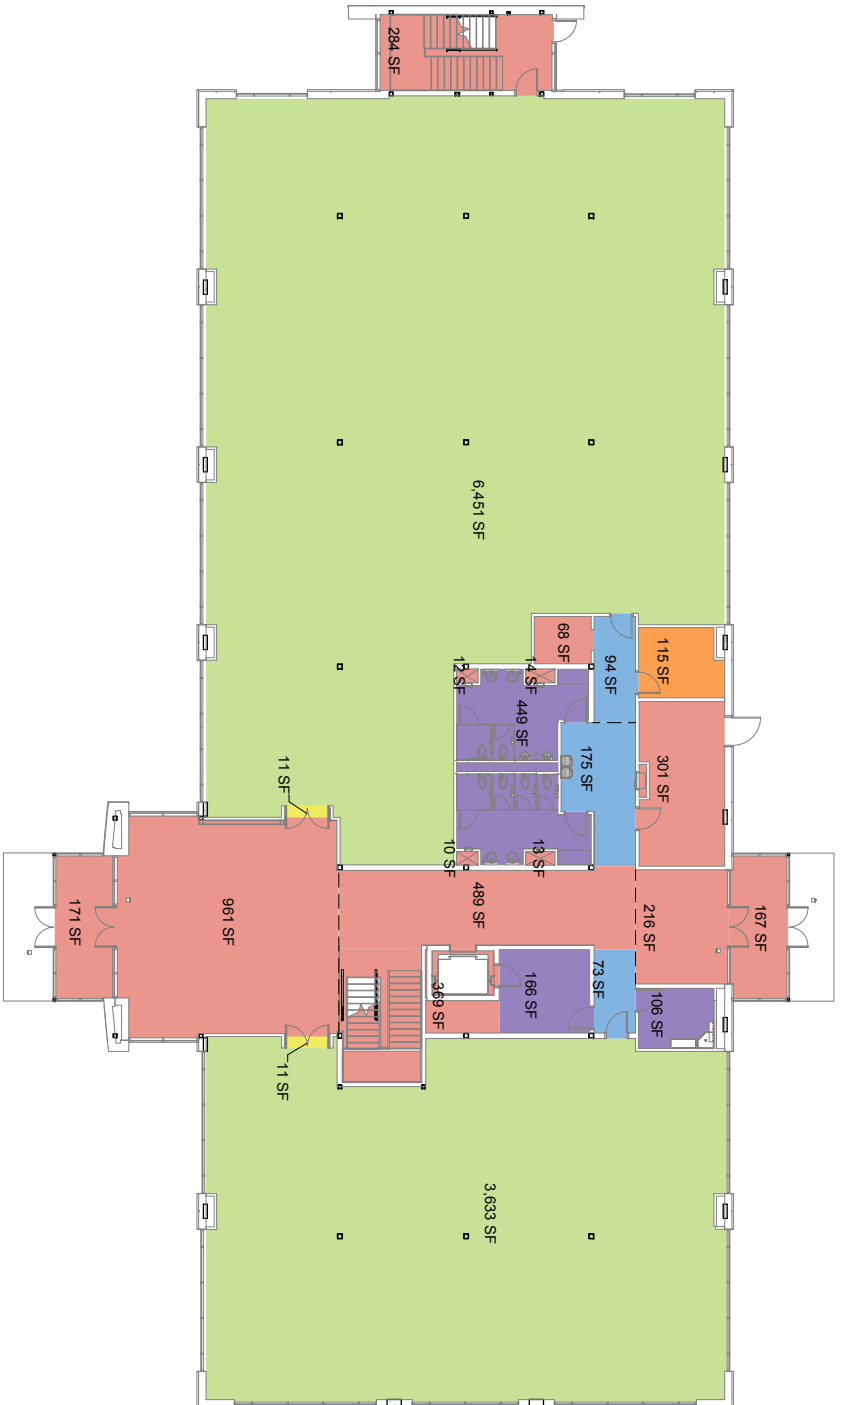

LEGEND

- MAJOR VERTICAL PENETRATIONS
- UNENCLOSED BUILDING FEATURE
- OCCUPANT STORAGE AREA
- TENANT ANCILLARY AREA
- TENANT AREA
- BASE BUILDING CIRCULATION
- FLOOR SERVICE AREA
- BUILDING SERVICE AREA
- BUILDING AMENITY AREA

NGSG HEADQUARTERS

404 VETERANS AIRPARK LN
MIDLAND, TEXAS 79705

LEASE SPACES - FLR 1

USES: BOMA METHOD B

PSC PARKLAND HEADQUARTERS