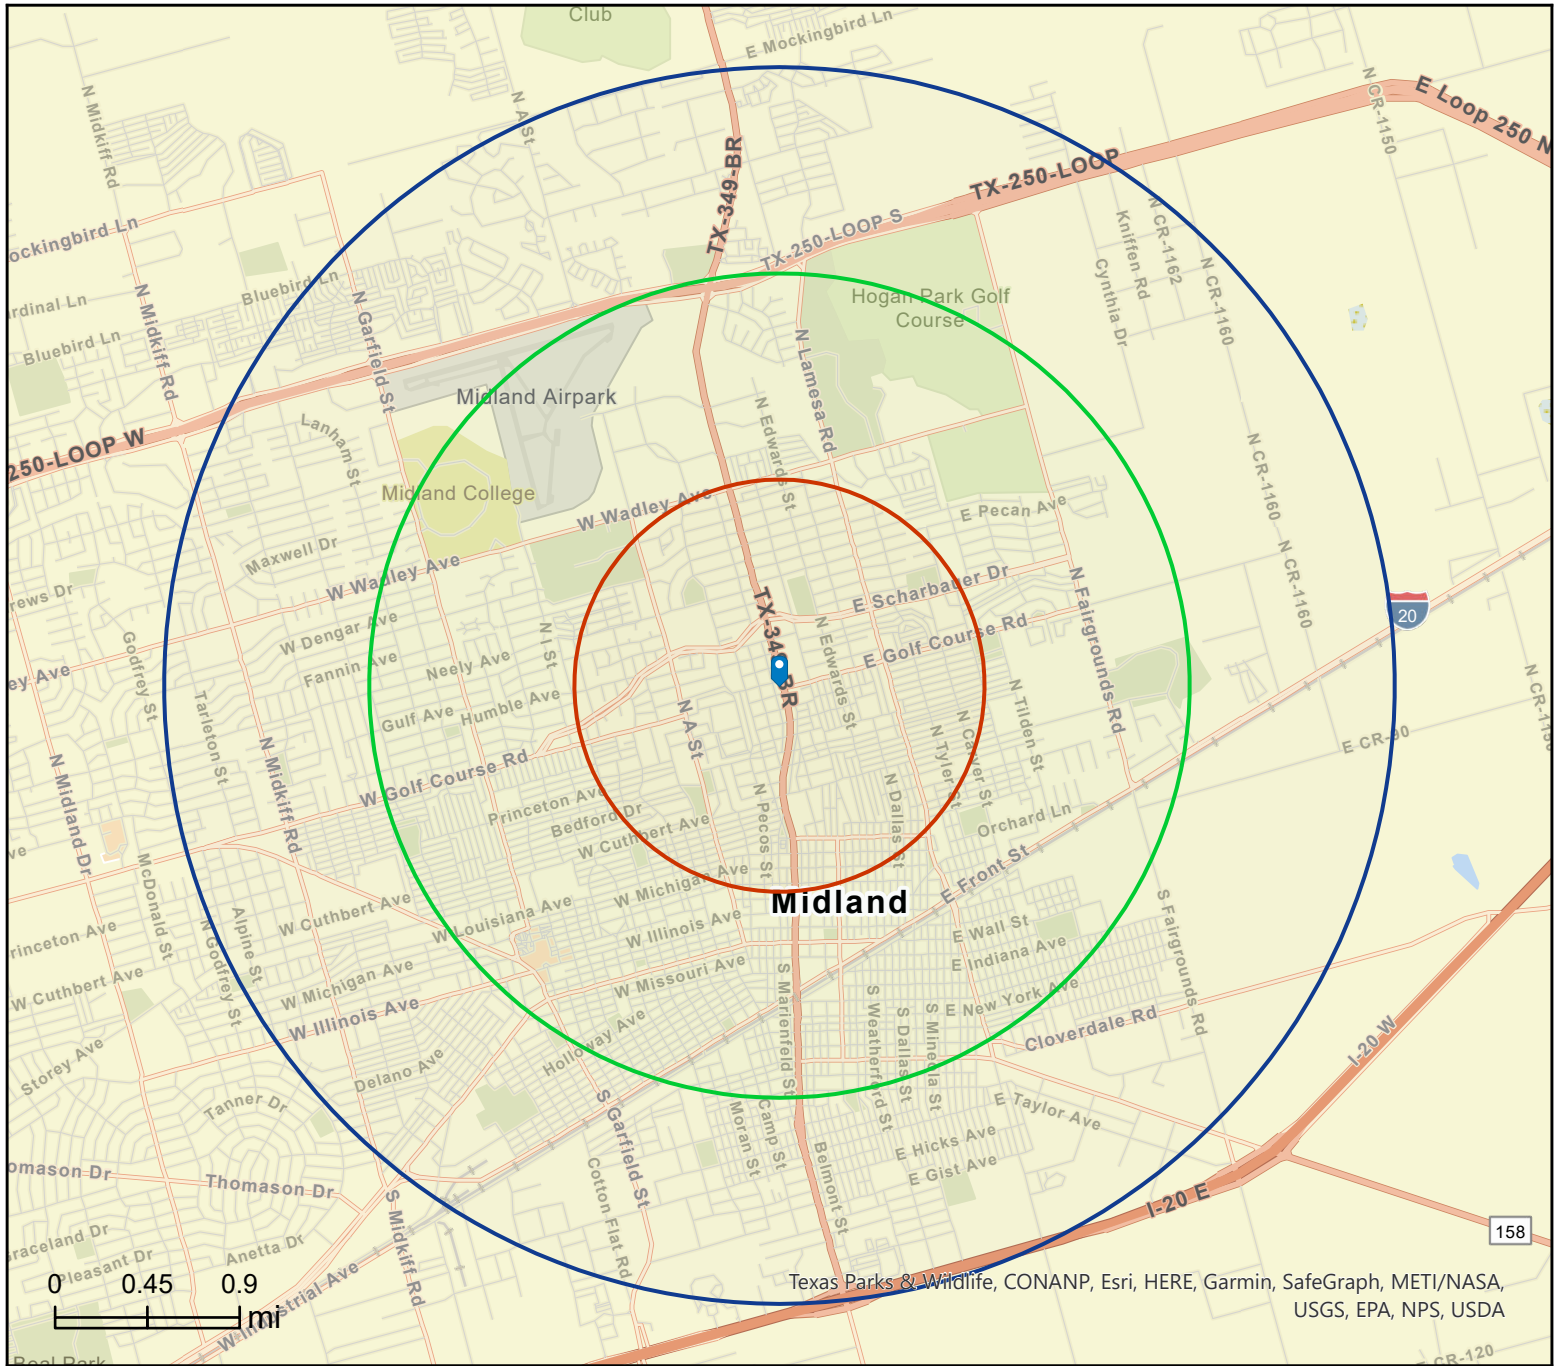

Site Map

1809 N Big Spring St, Midland, Texas, 79705 2
1809 N Big Spring St, Midland, Texas, 79705
Rings: 1, 2, 3 mile radii

Dub House, MAI, CCIM
Latitude: 32.01553
Longitude: -102.07941

November 08, 2021