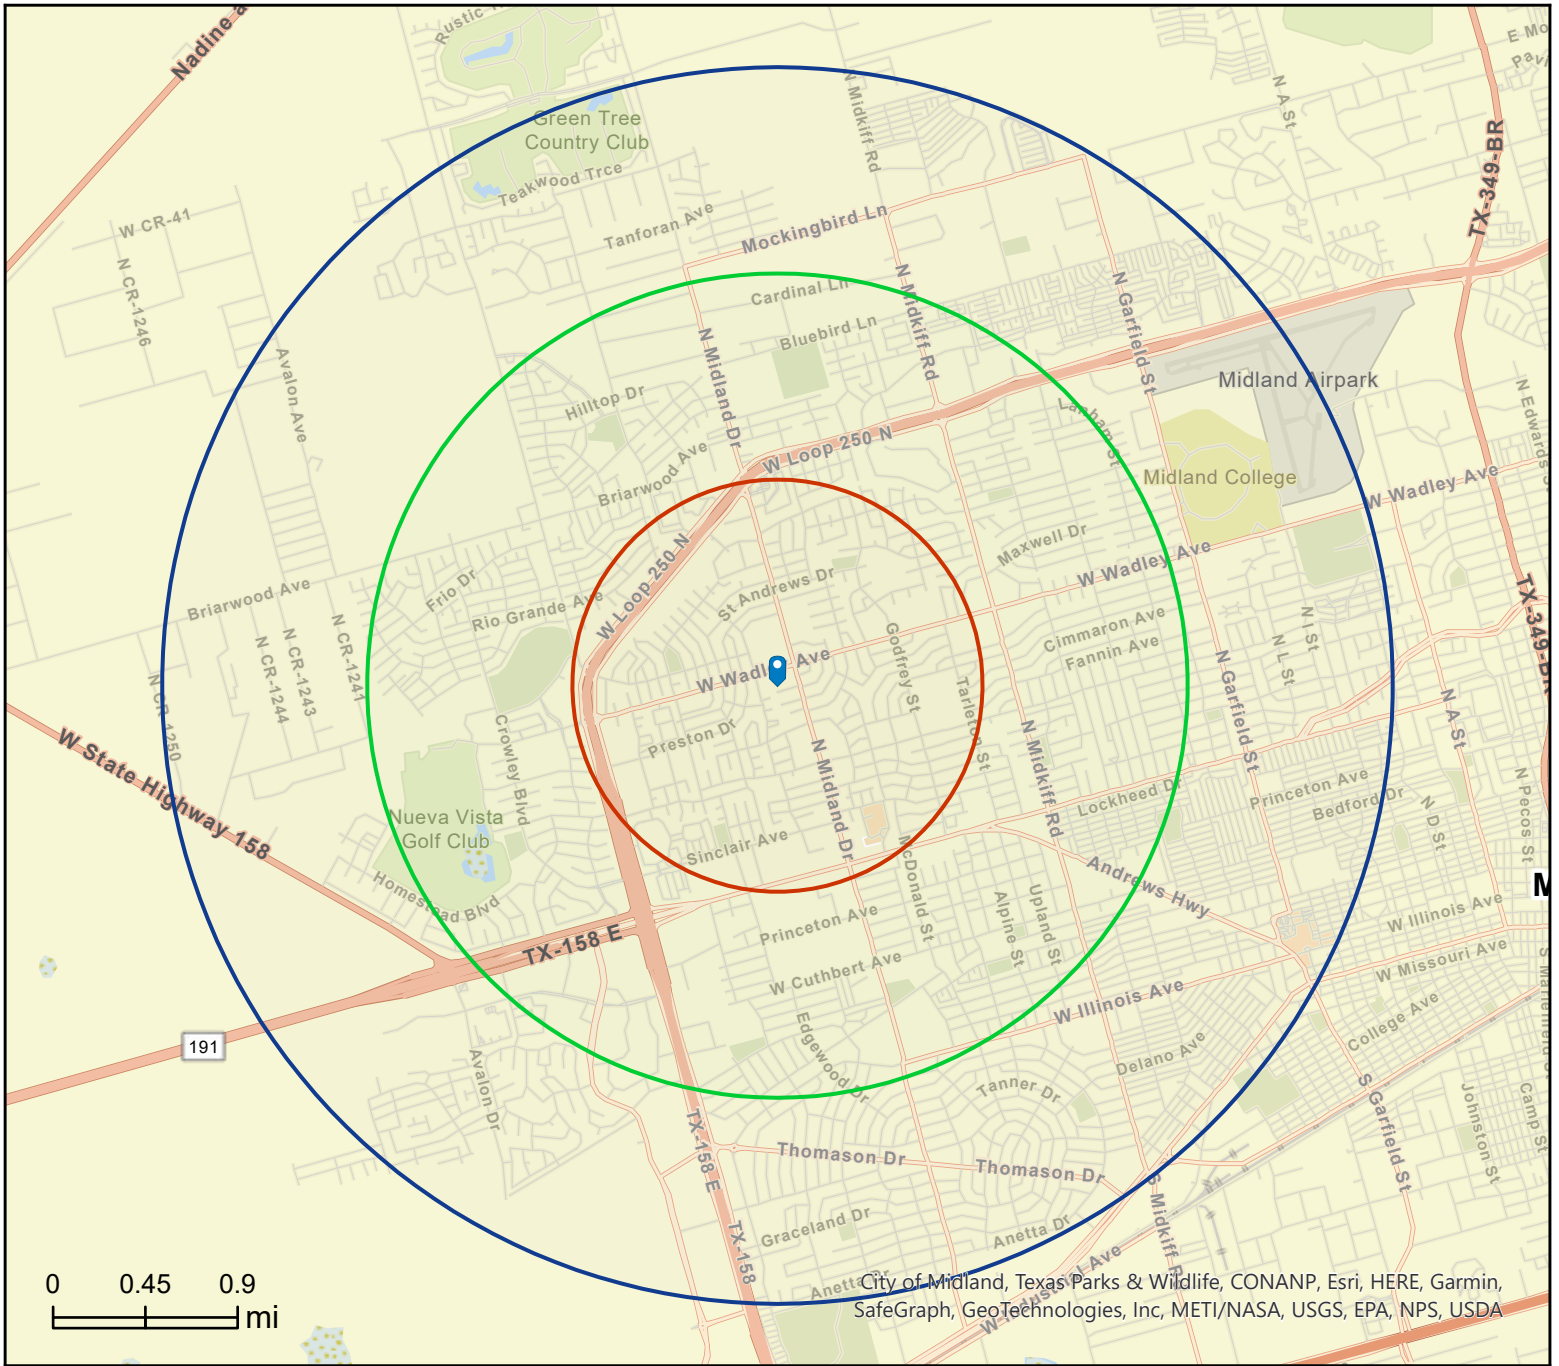

# Site Map

4425 W Wadley Ave, Midland, Texas, 79707  
Rings: 1, 2, 3 mile radii

Dub House, MAI, CCIM  
Latitude: 32.01438  
Longitude: -102.14283

October 18, 2023