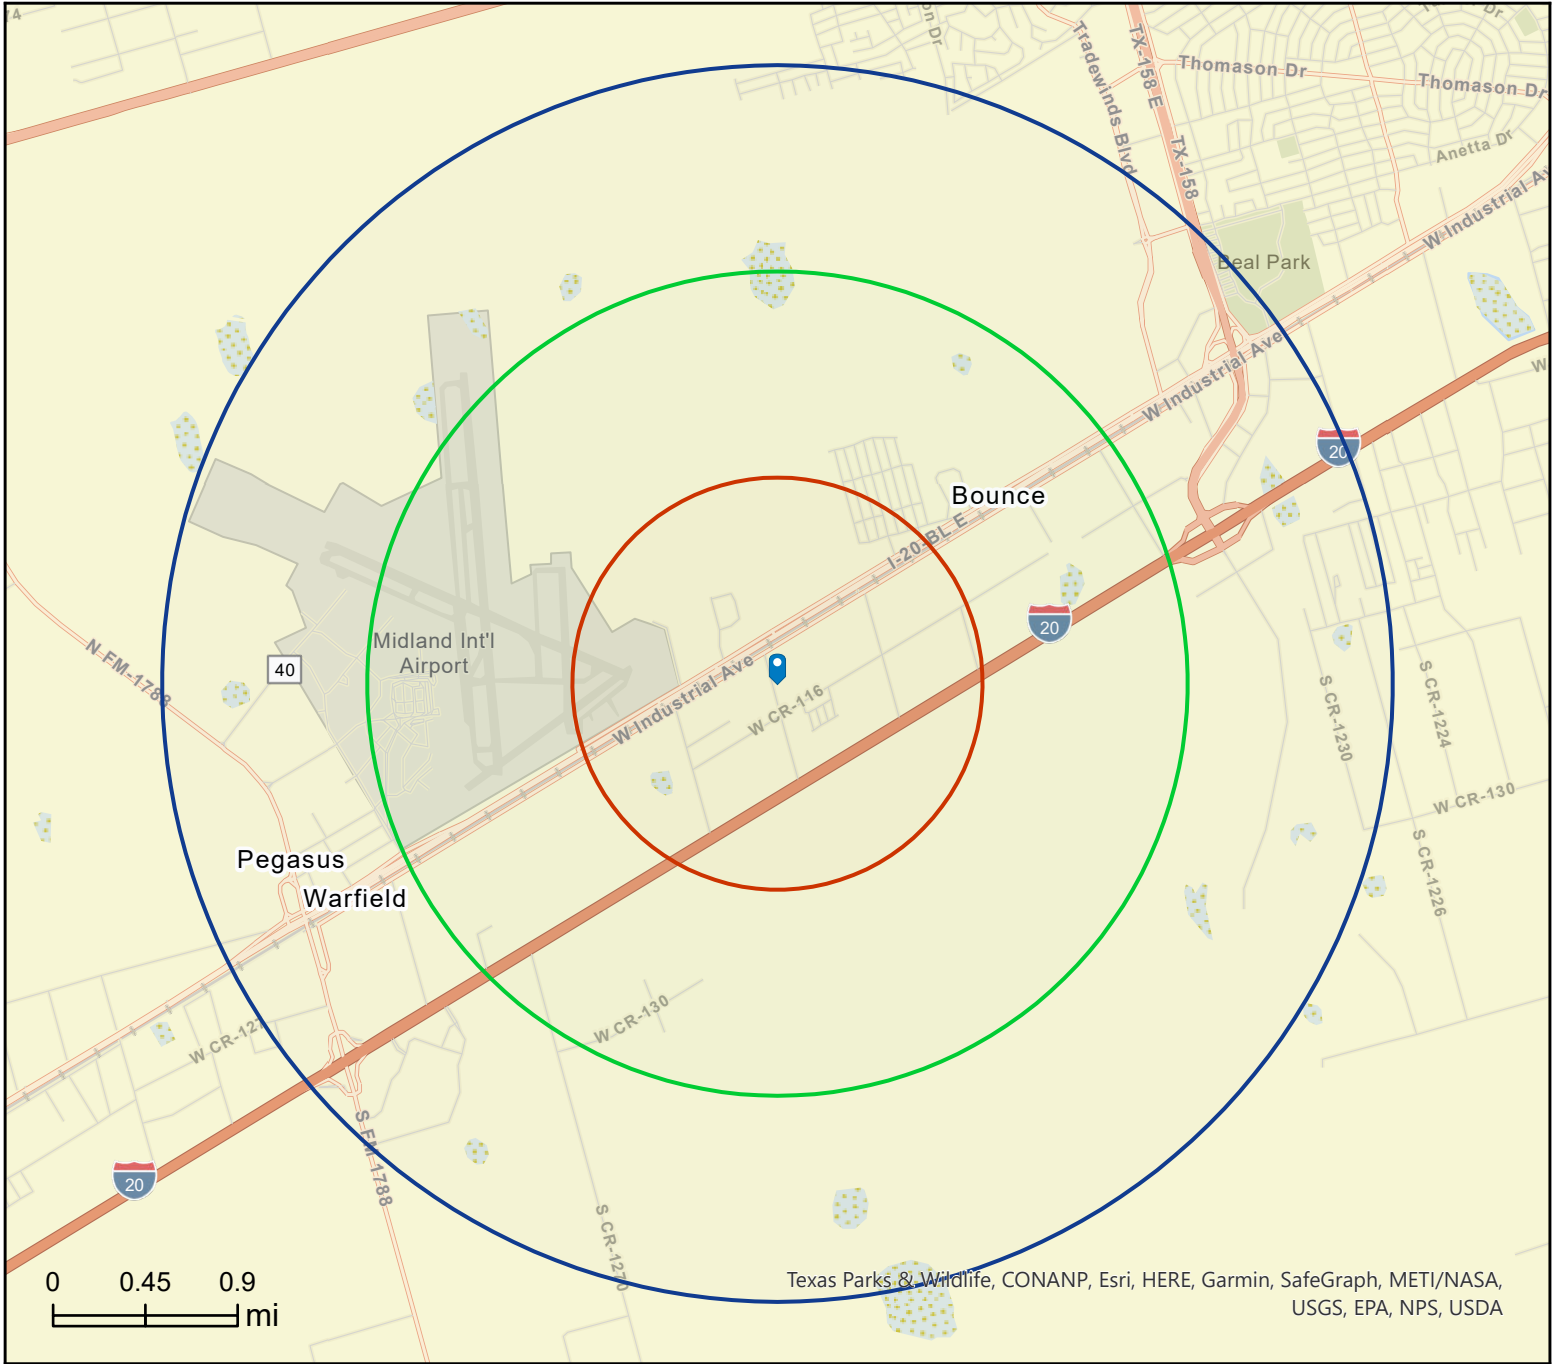

Site Map

3001 S County Road 1255, Midland, Texas, 79706
Rings: 1, 2, 3 mile radii

Dub House, MAI, CCIM
Latitude: 31.93811
Longitude: -102.17955

January 06, 2022