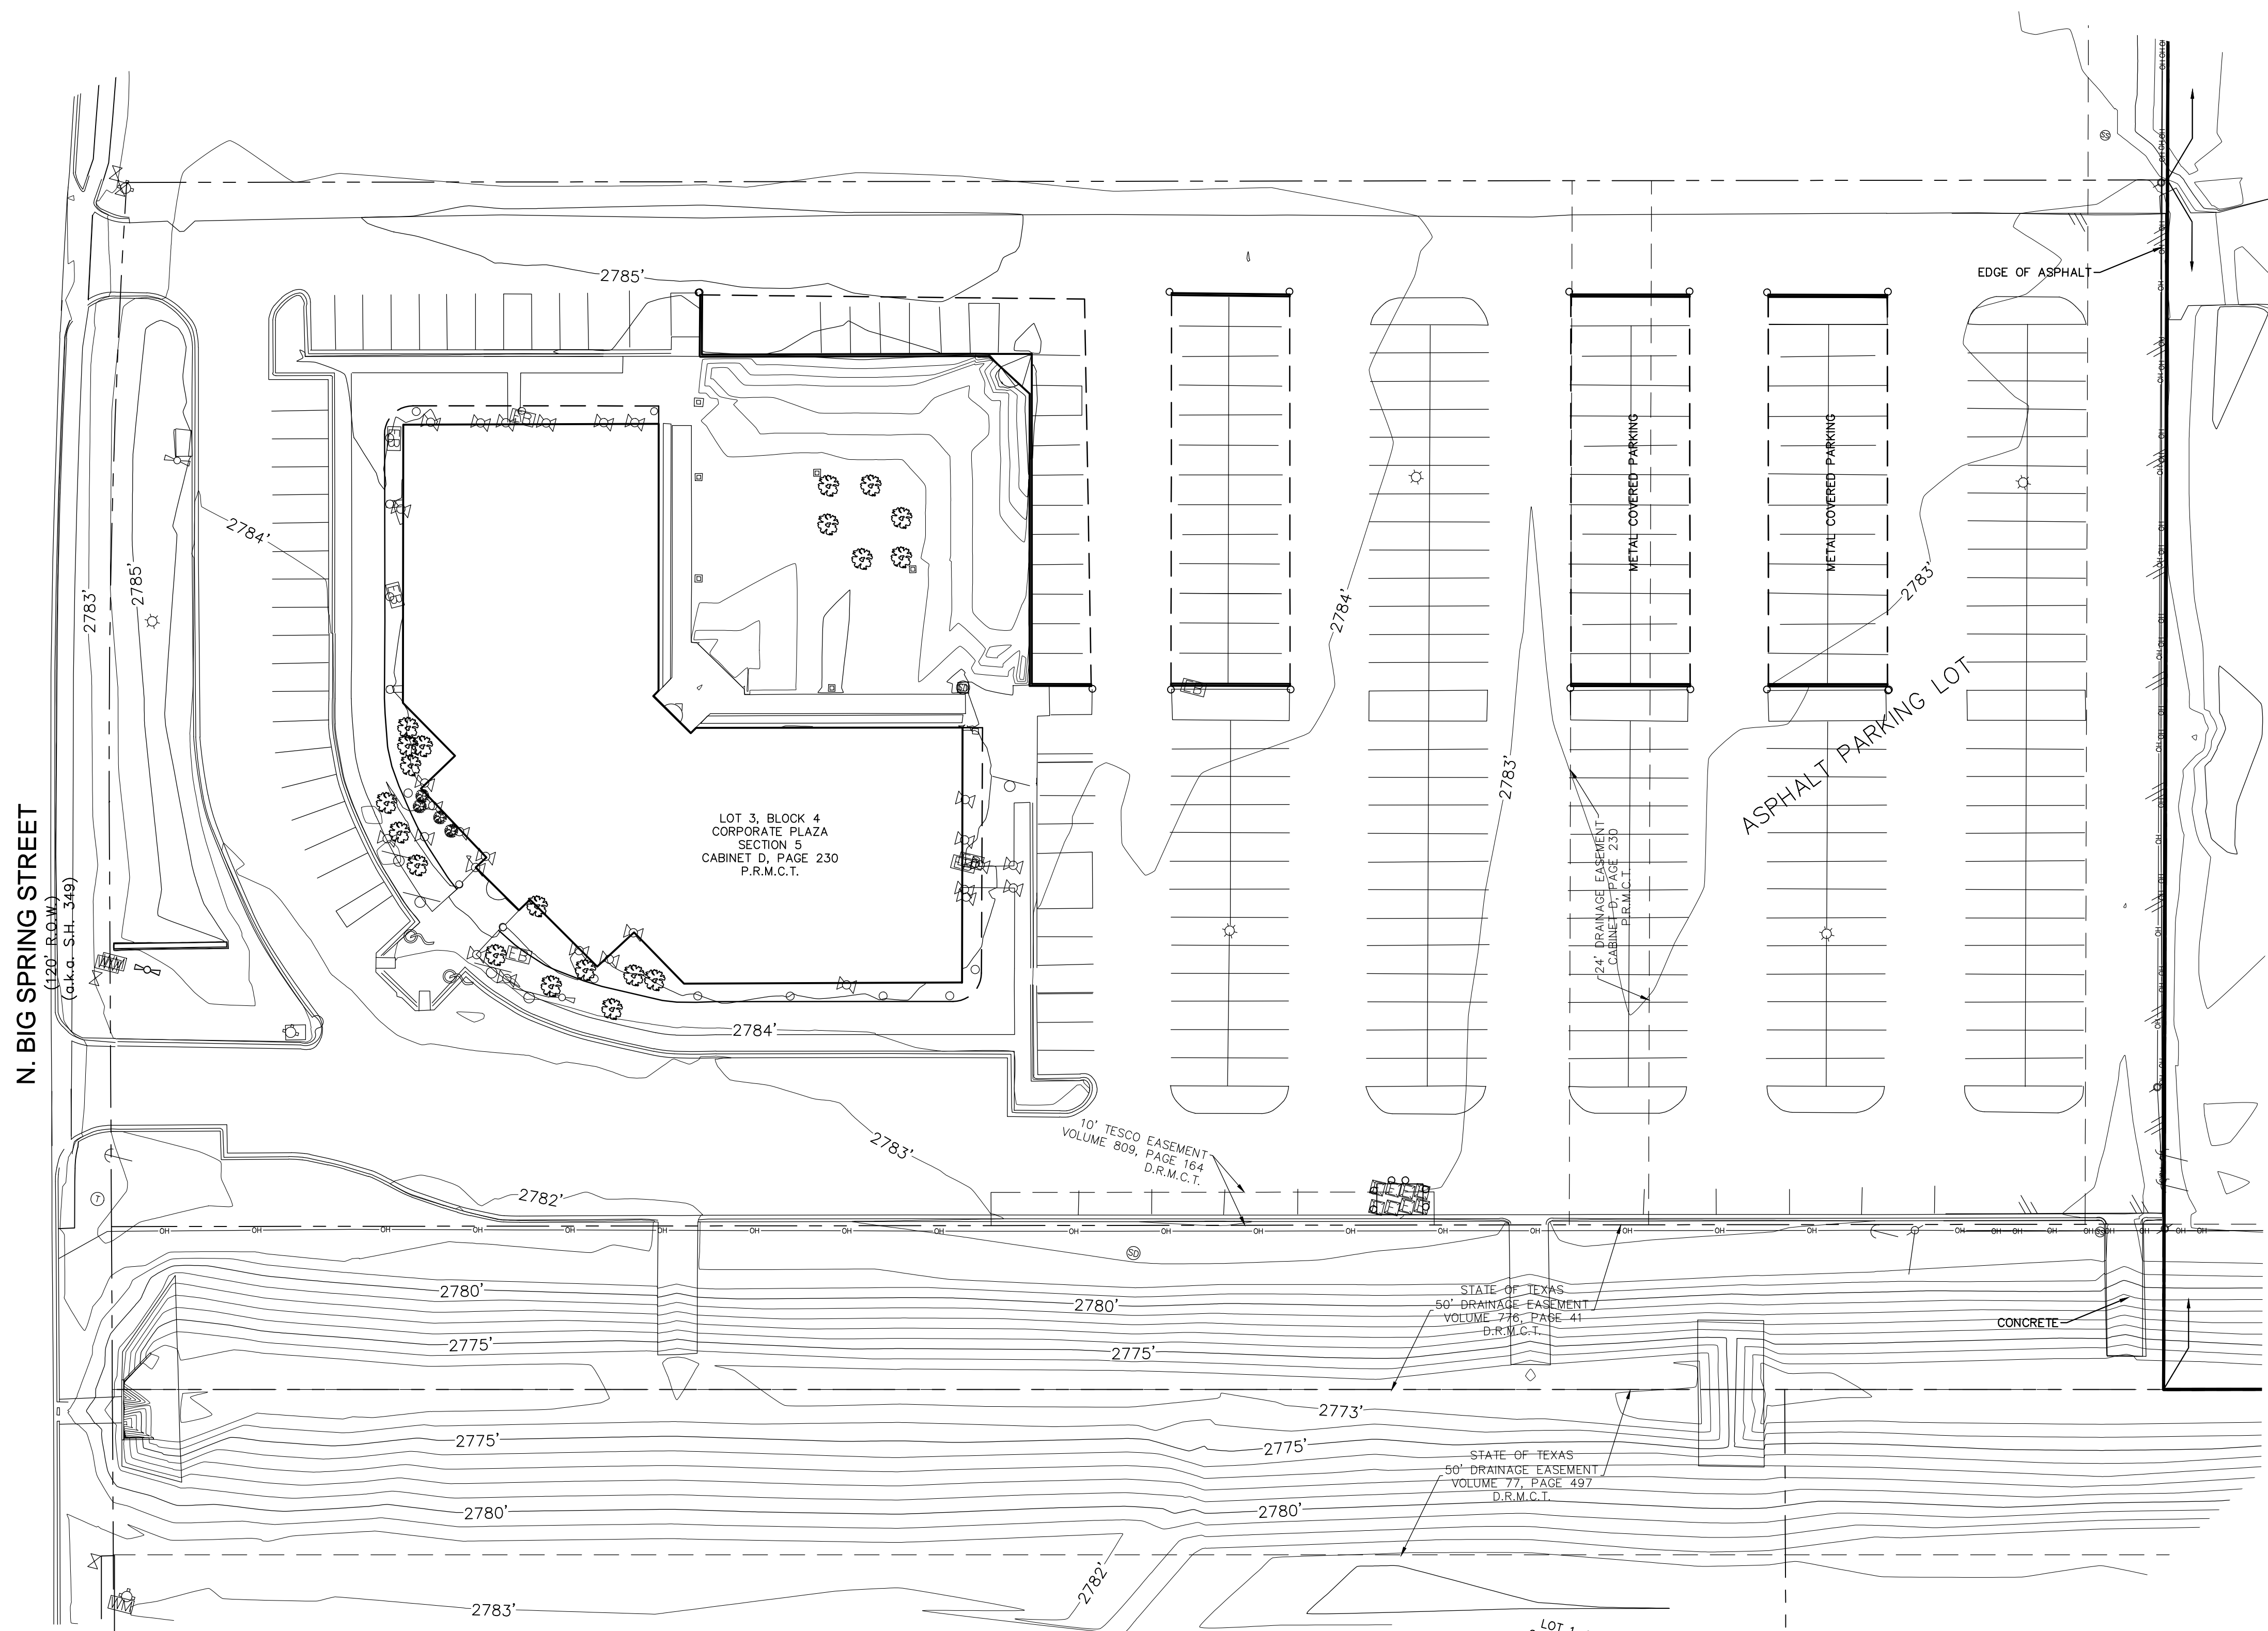

VICINITY MAP
(N.T.S.)

- LEGEND**
- D.R.M.C.T. = DEED RECORDS MIDLAND COUNTY, TEXAS
 - P.R.M.C.T. = PLAT RECORDS MIDLAND COUNTY, TEXAS
 - C.M. = CONTROLLING MONUMENT
 - () = DEED CALL
 - ⊙ = SANITARY SEWER MANHOLE
 - ← = GUY WIRE
 - ⊞ = GAS METER