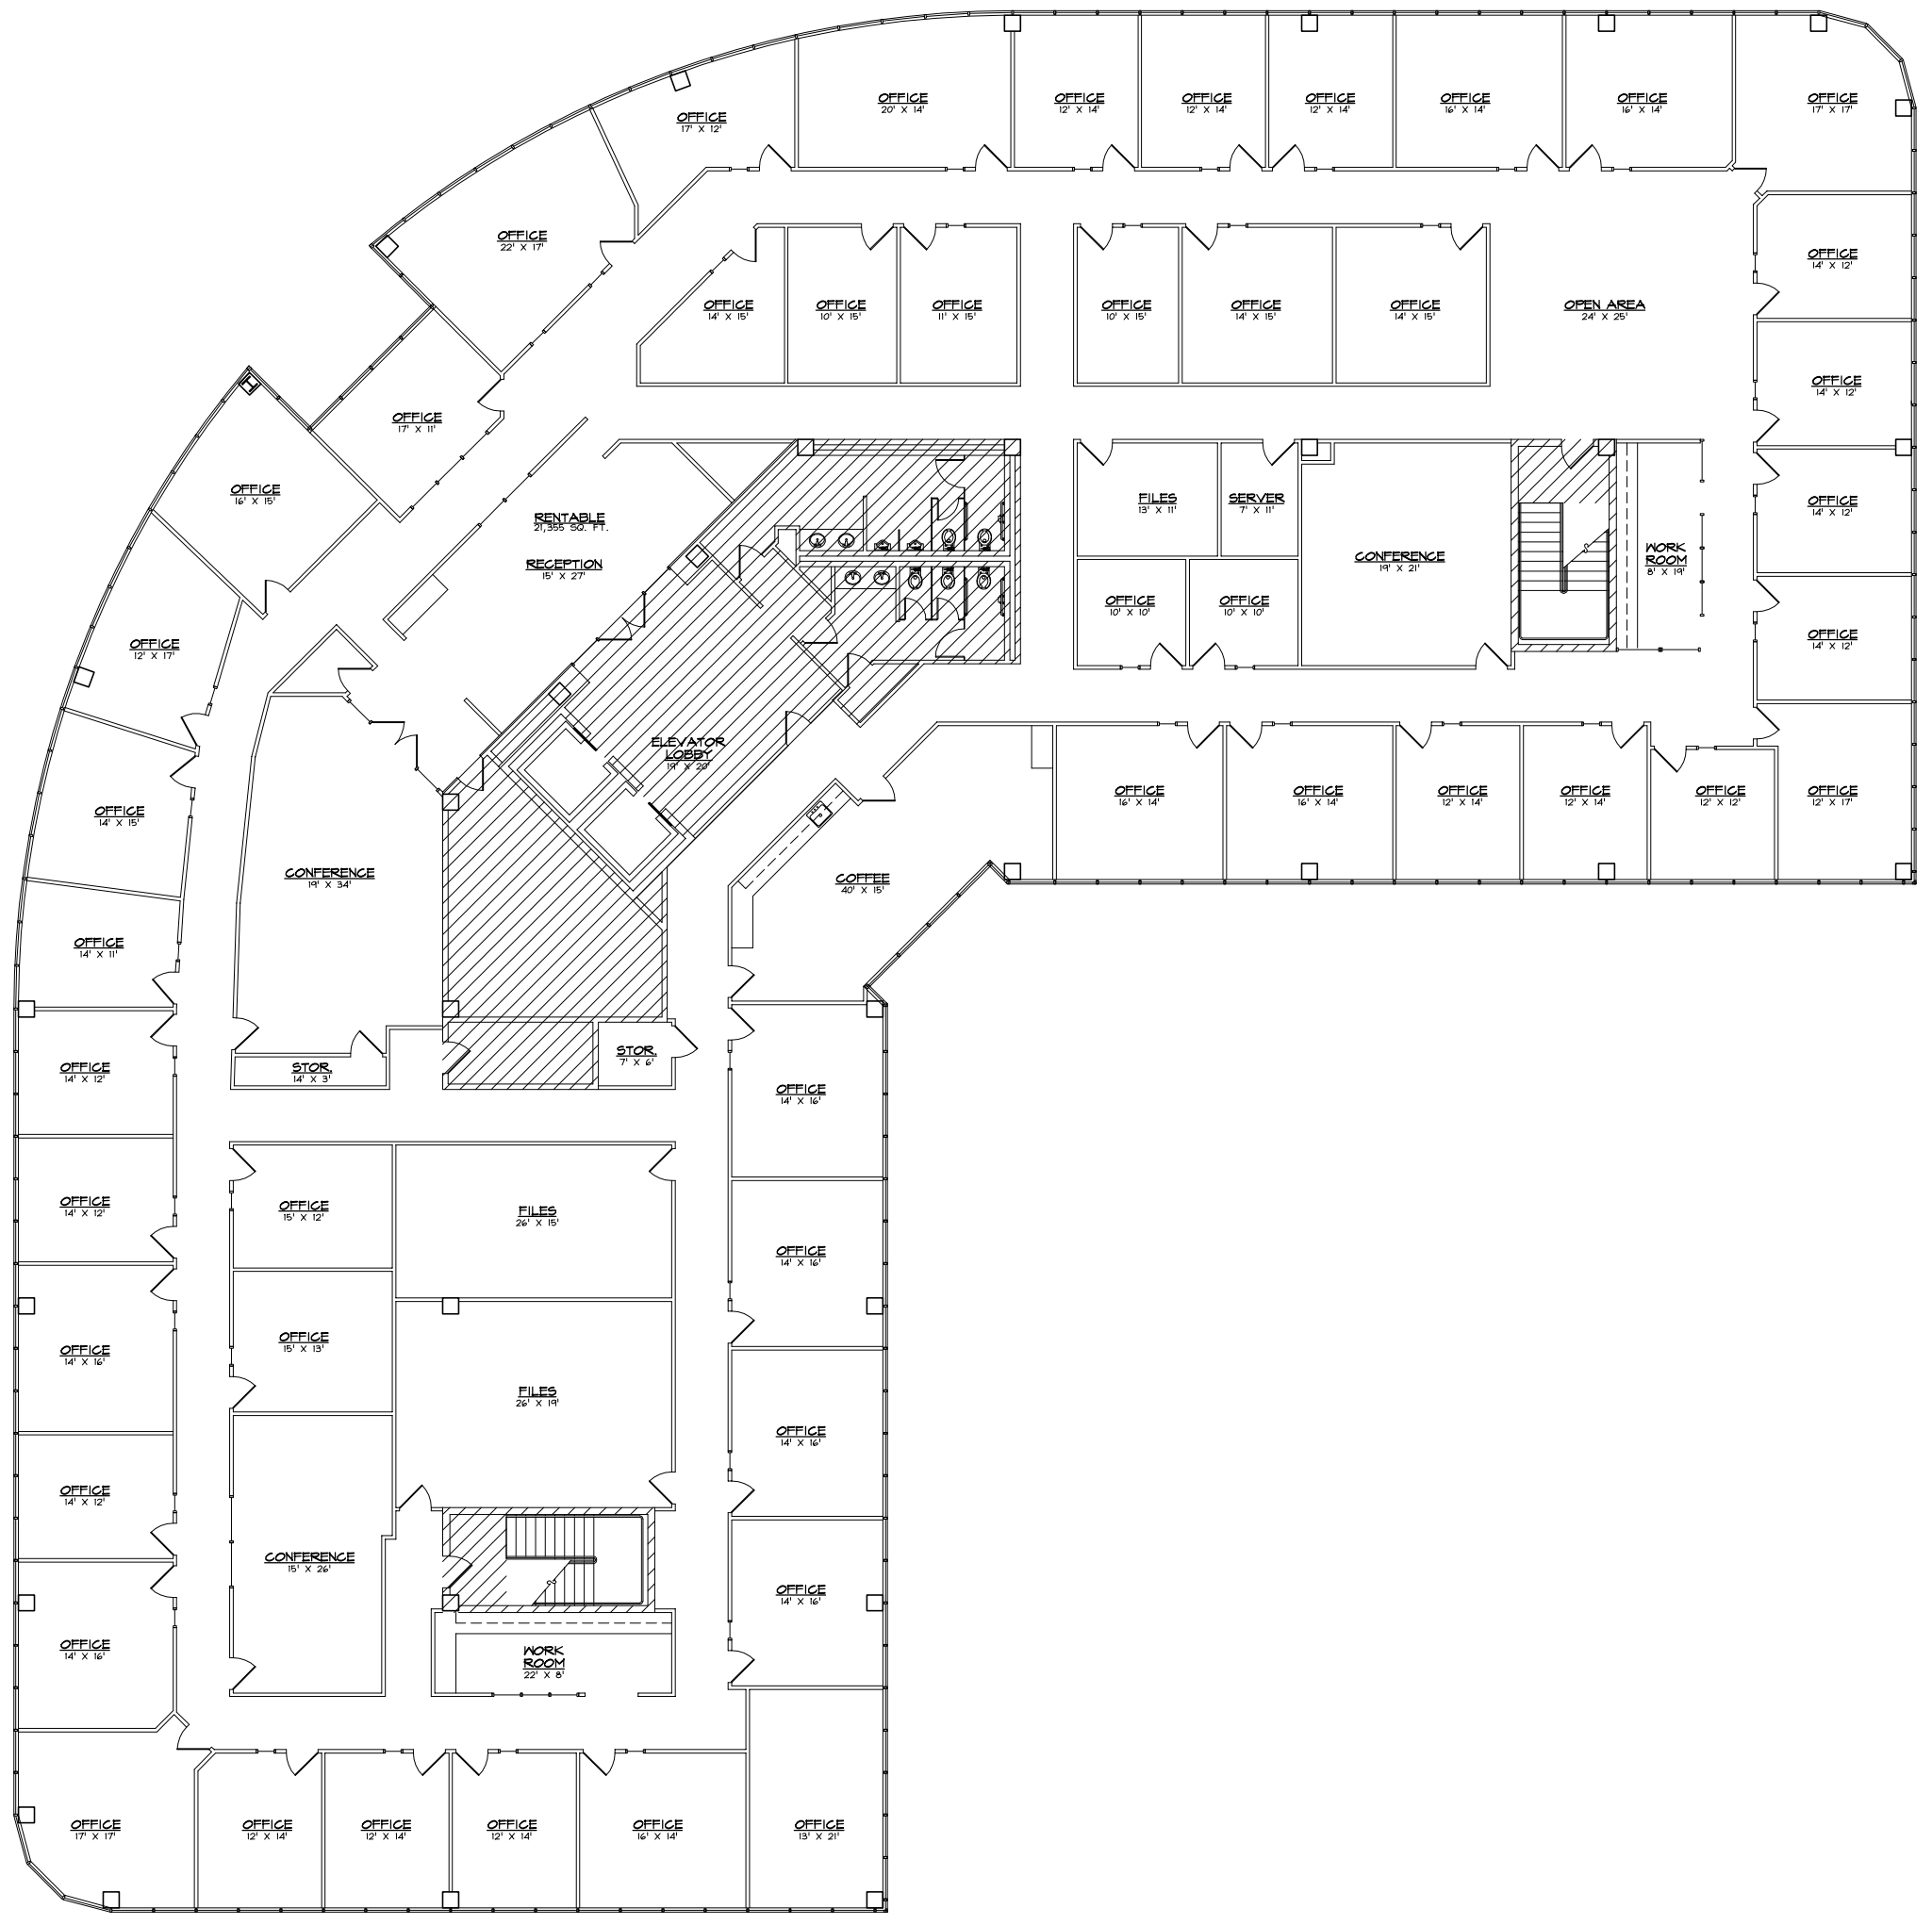

A 5TH FLOOR - FLOOR PLAN
SCALE _____ N. T. S.

PREPARED BY:
J M DRAFTING & DESIGN
AS-BUILT DRAWINGS FOR:
4000 NORTH BIG SPRING
4000 NORTH BIG SPRING
MIDLAND TEXAS

© 2019 FEDERAL COPYRIGHT PROTECTION
COPYRIGHT, J M DRAFTING & DESIGN
EXTENDING TO DERIVATIVE PLANS,
IS APPLICABLE TO INTENTIONAL AND
UNINTENTIONAL INFRINGEMENTS
AND PROVIDES FOR SPECIFIC
STATUTORY DAMAGES BOTH
CIVIL AND CRIMINAL. UNAUTHORIZED
REPRODUCTION IN ANY FORM IS
STRICTLY PROHIBITED AND FORBIDDEN.

DATE:
FEB. 04, 2019
DWG#2019/1/04/0000/BigSpring/4000BigSpring
JOB # JM19032