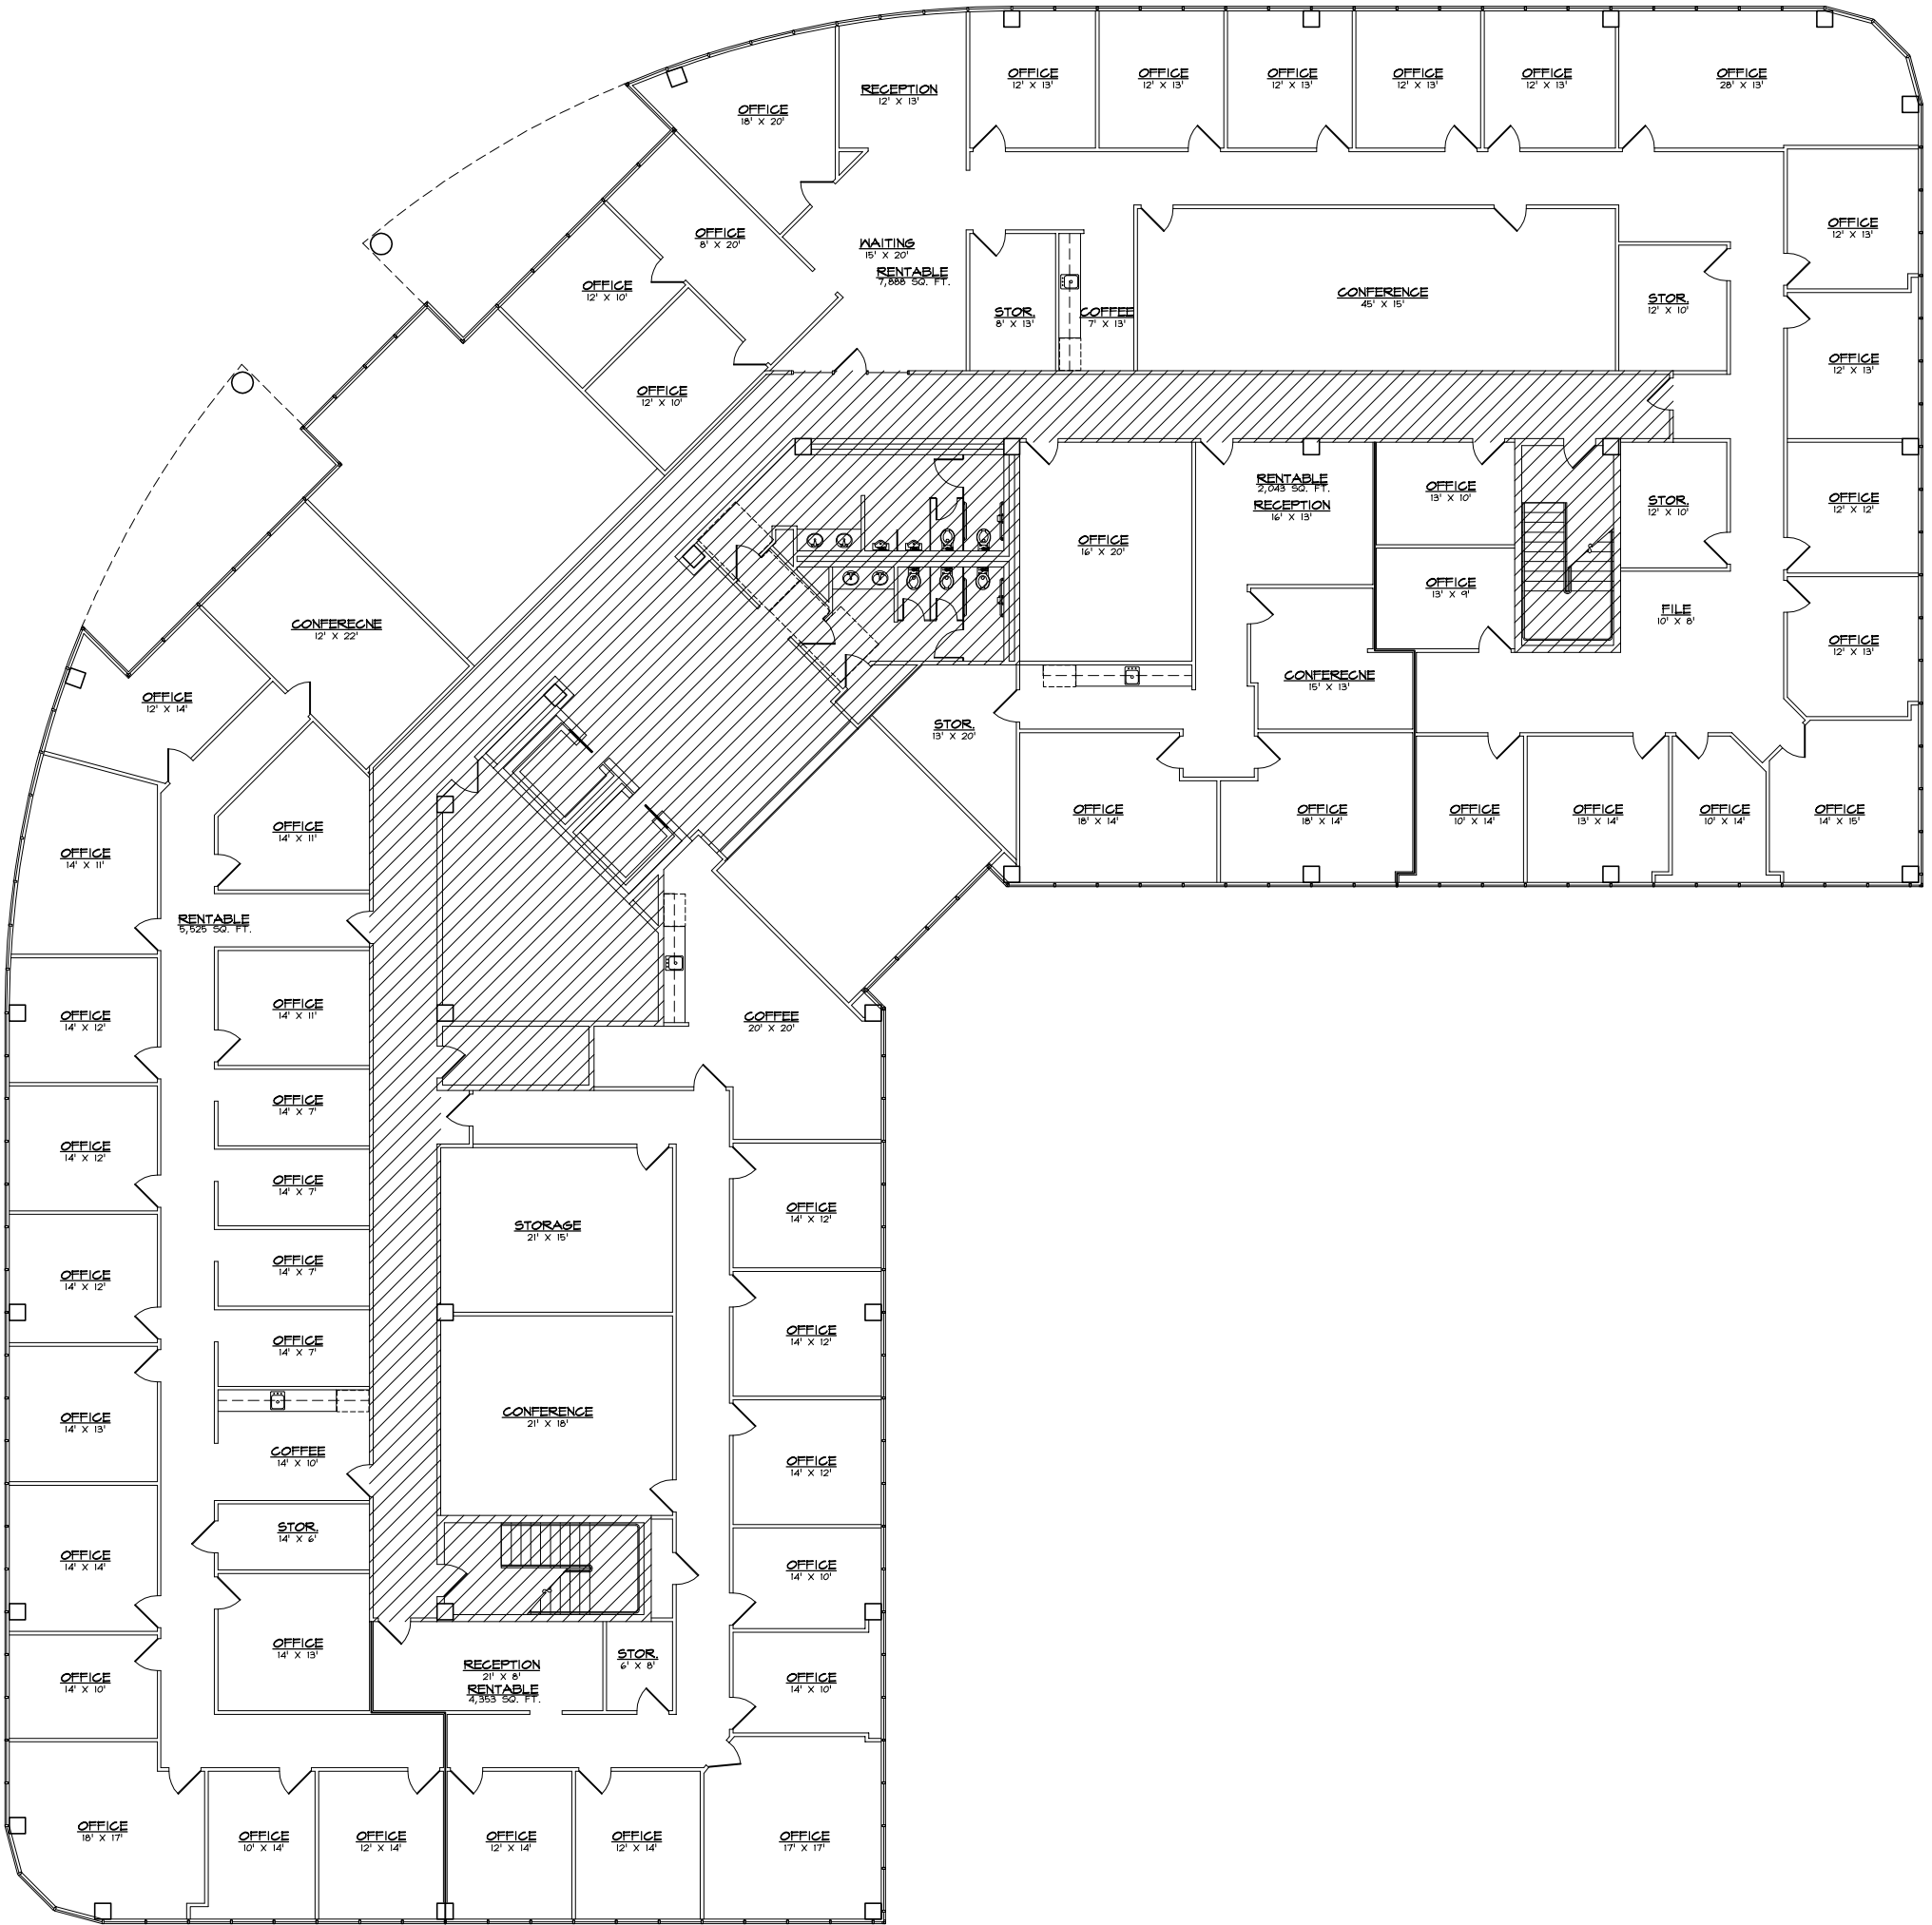

A 1ST FLOOR - FLOOR PLAN
SCALE _____ N. T. S.

PREPARED BY:
J M DRAFTING & DESIGN
 AS-BUILT DRAWINGS FOR:
4000 NORTH BIG SPRING
 4000 NORTH BIG SPRING
 MIDLAND TEXAS

© 2019 FEDERAL COPYRIGHT PROTECTION
 COPYRIGHT, J M DRAFTING & DESIGN
 EXTENDING TO DERIVATIVE PLANS,
 IS APPLICABLE TO INTENTIONAL AND
 UNINTENTIONAL INFRINGEMENTS
 AND PROVIDES FOR SPECIFIC
 STATUTORY DAMAGES BOTH
 CIVIL AND CRIMINAL. UNAUTHORIZED
 REPRODUCTION IN ANY FORM IS
 STRICTLY PROHIBITED AND FORBIDDEN.

DATE:
 FEB. 04, 2019
 DWG2019/10e/4000BigSpring/4000BigSpring
 JOB # JM19032

A 2ND FLOOR - FLOOR PLAN
SCALE N. T. S.

PREPARED BY:
J M DRAFTING & DESIGN
 AS-BUILT DRAWINGS FOR:
4000 NORTH BIG SPRING
 4000 NORTH BIG SPRING
 MIDLAND TEXAS