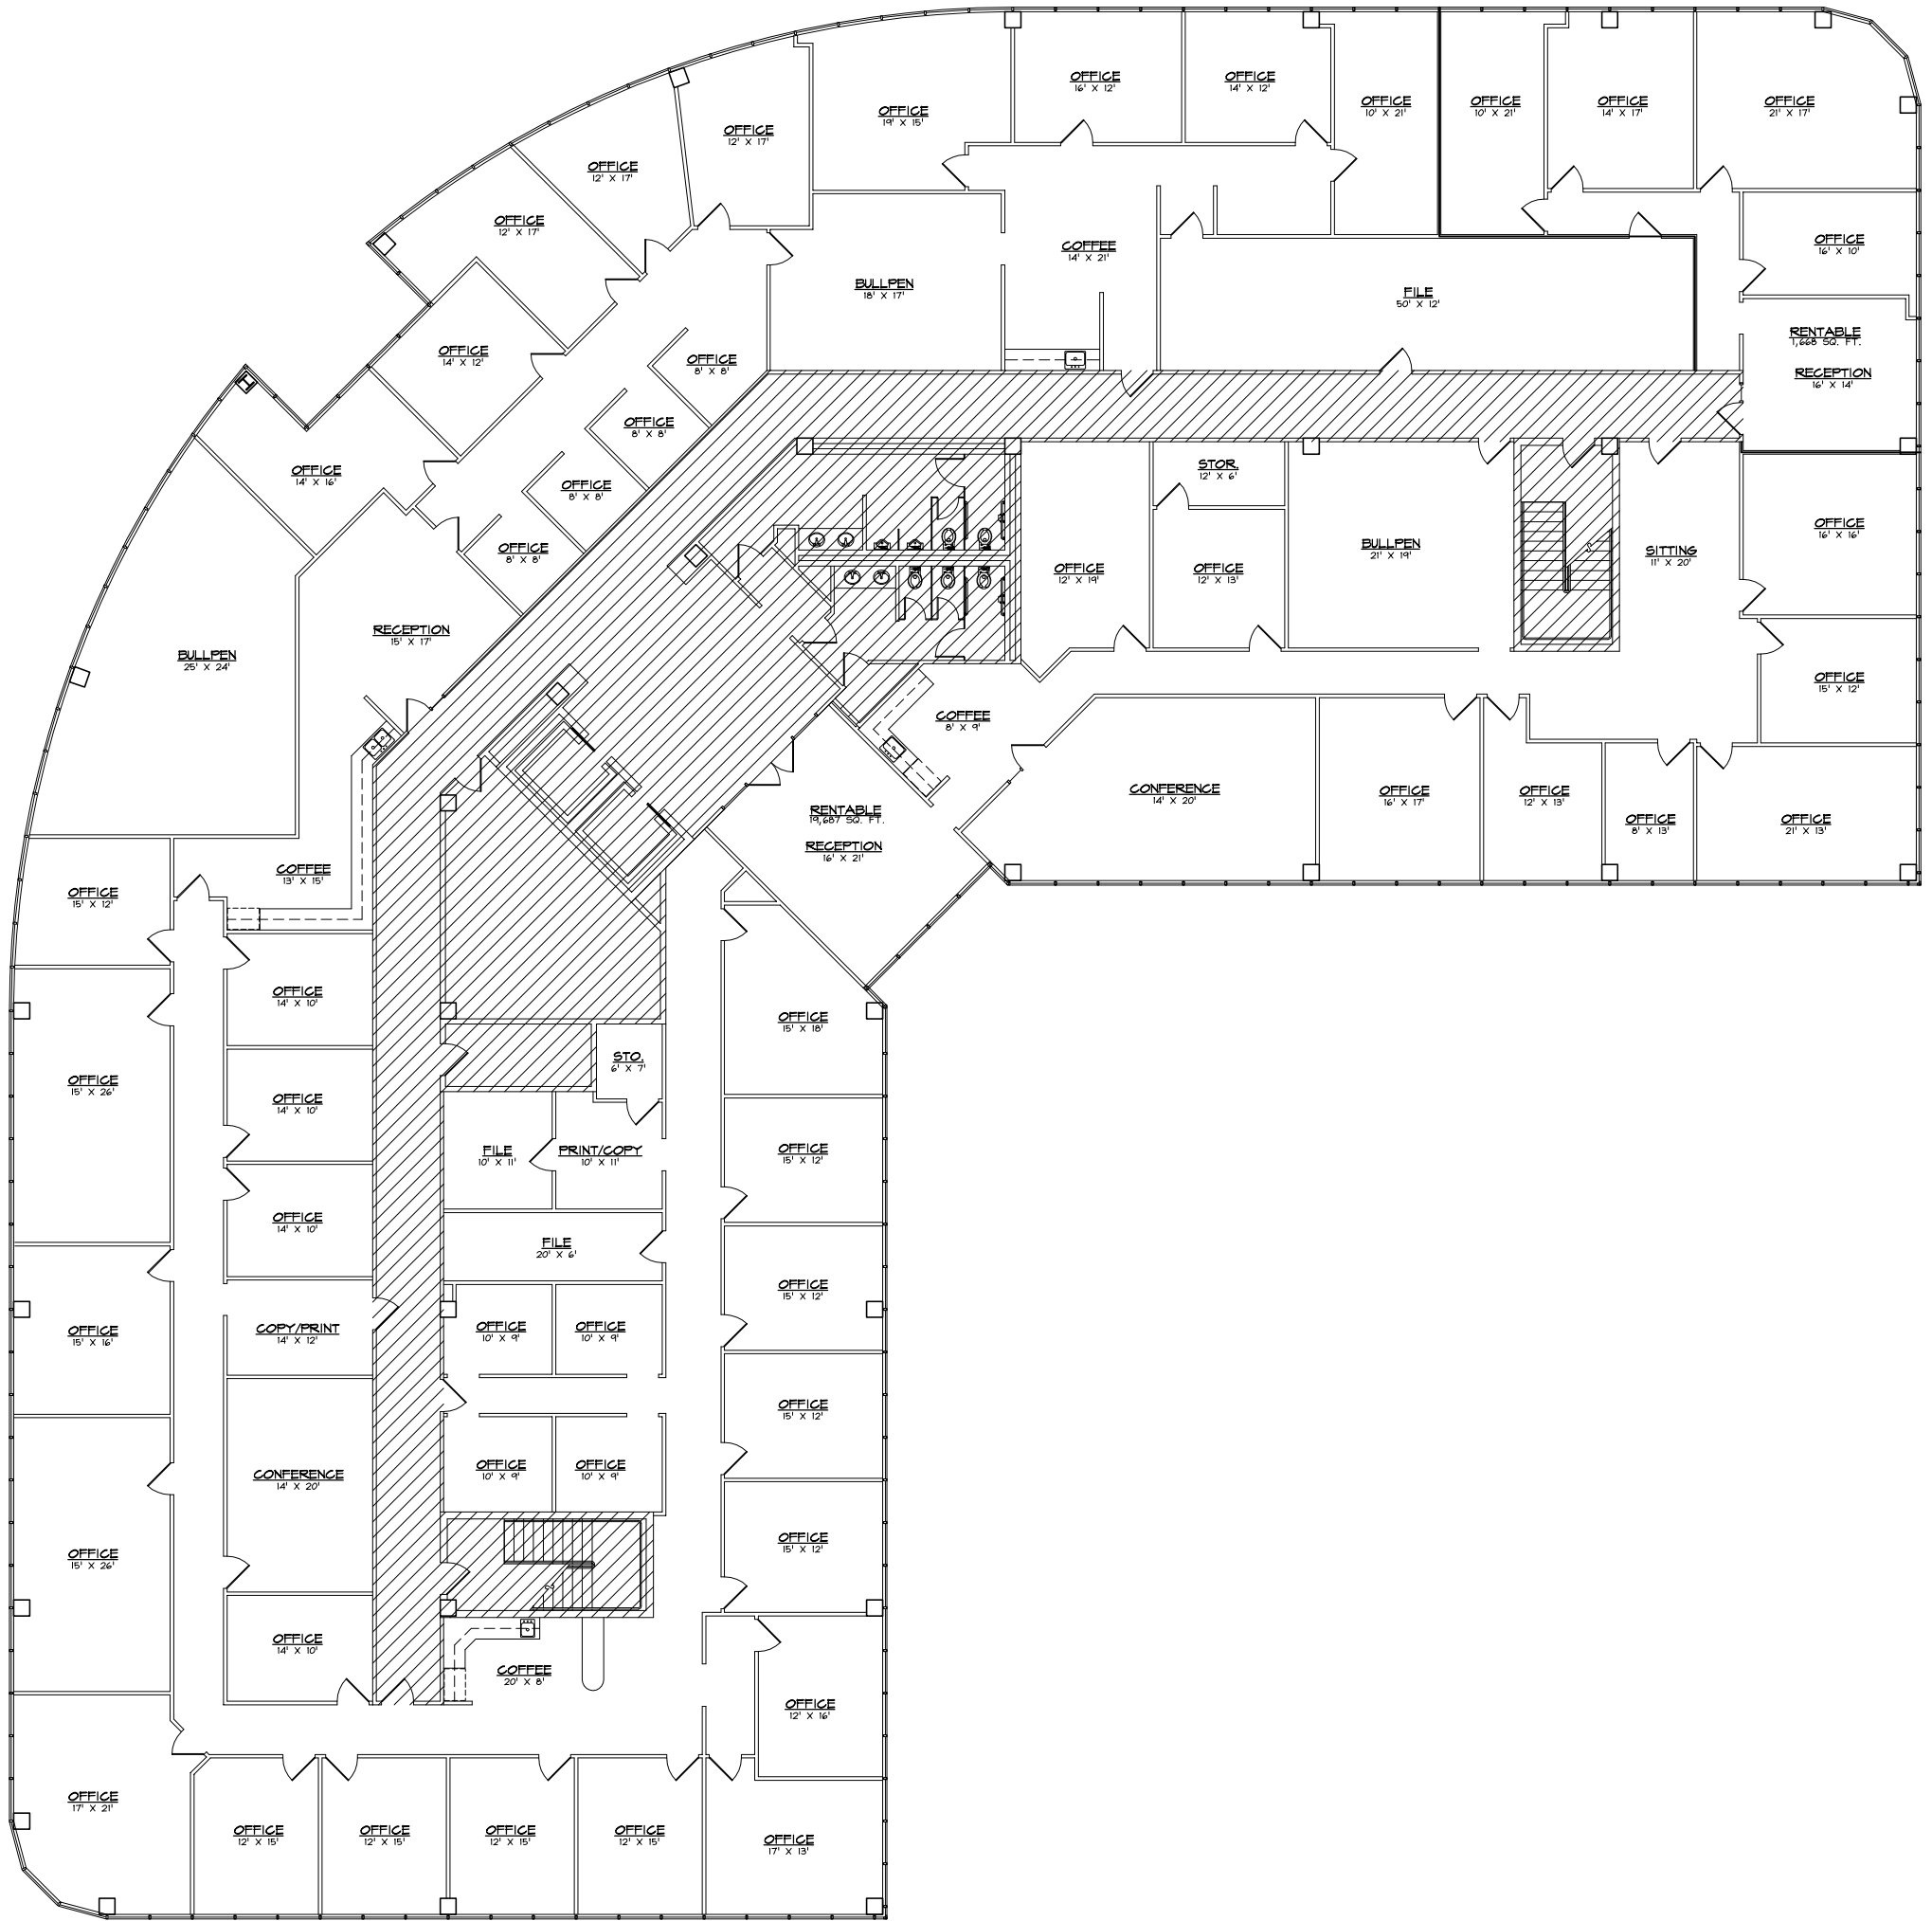

A 3RD FLOOR - FLOOR PLAN
SCALE N. T. S.

PREPARED BY:
J M DRAFTING & DESIGN
AS-BUILT DRAWINGS FOR:
4000 NORTH BIG SPRING
4000 NORTH BIG SPRING
MIDLAND TEXAS

© 2019 FEDERAL COPYRIGHT PROTECTION
COPYRIGHT, J M DRAFTING & DESIGN
EXTENDING TO DERIVATIVE PLANS,
IS APPLICABLE TO INTENTIONAL AND
UNINTENTIONAL INFRINGEMENTS
AND PROVIDES FOR SPECIFIC
STATUTORY DAMAGES BOTH
CIVIL AND CRIMINAL. UNAUTHORIZED
REPRODUCTION IN ANY FORM IS
STRICTLY PROHIBITED AND FORBIDDEN.

DATE:
FEB. 04, 2019
DWG2019/TheRealty/4000BigSpring/4000BigSpring
JOB # JM19032