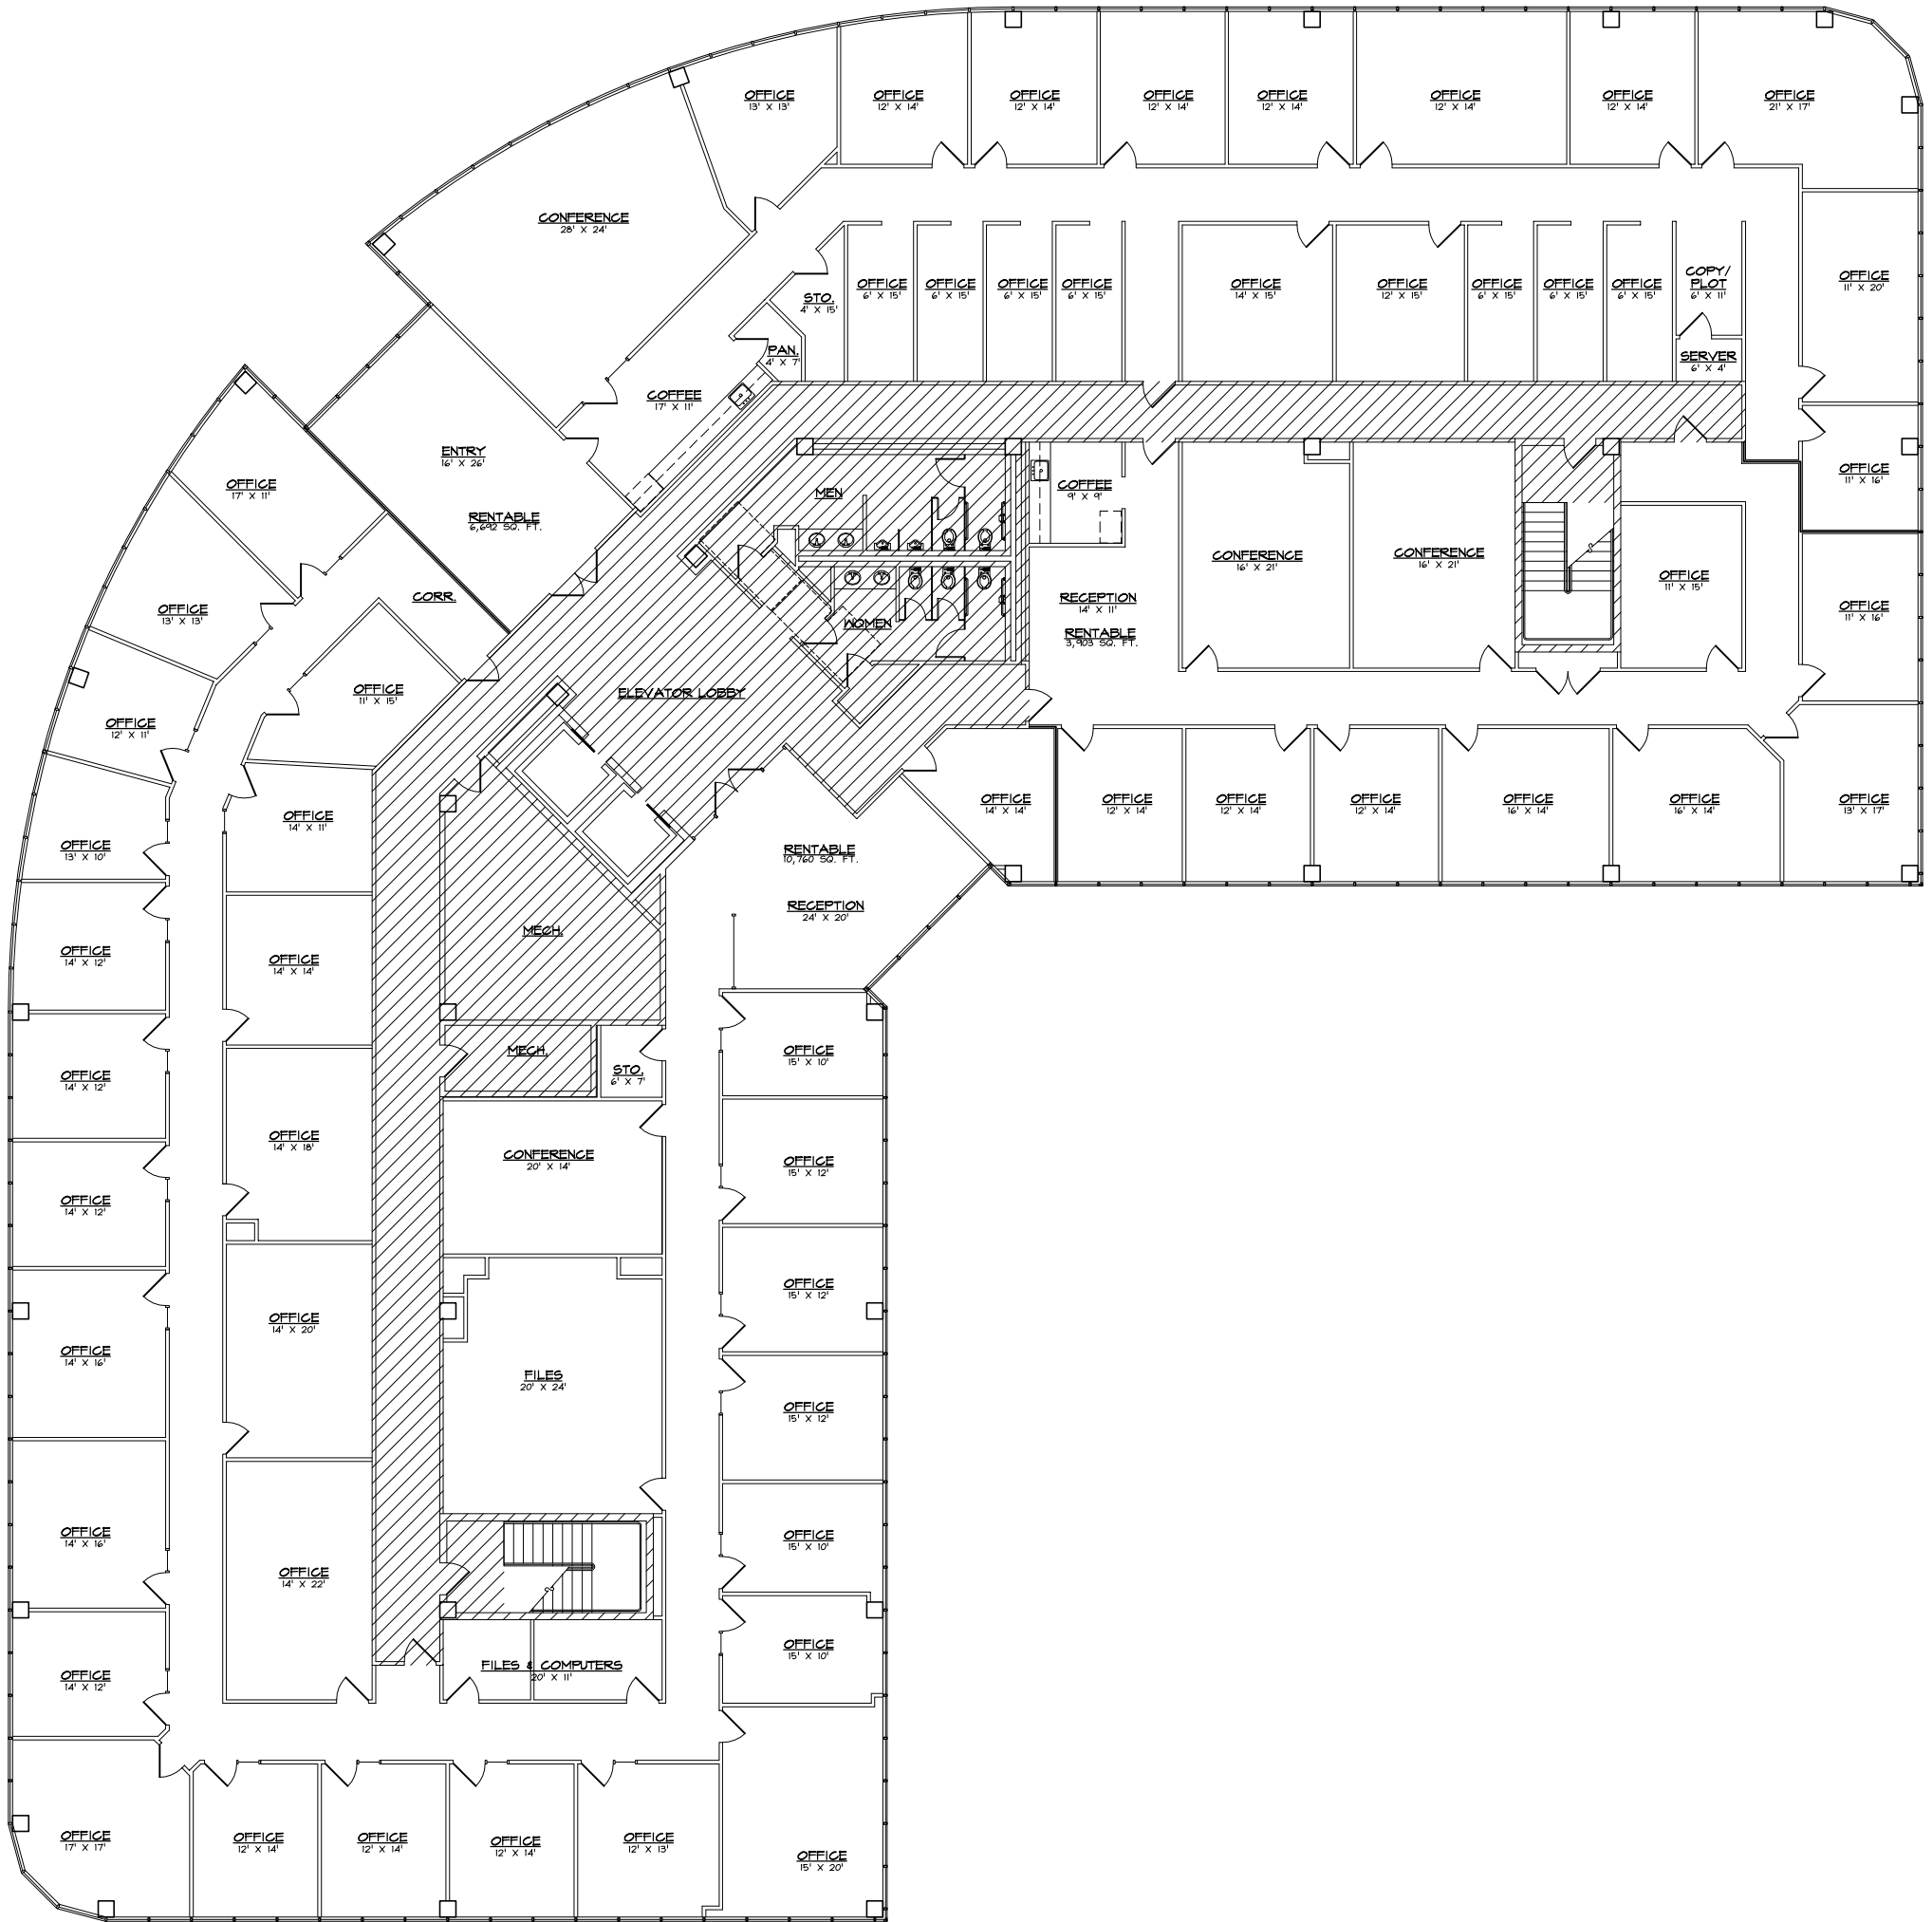

PREPARED BY:
J M DRAFTING & DESIGN
AS-BUILT DRAWINGS FOR:
4000 NORTH BIG SPRING
4000 NORTH BIG SPRING
MIDLAND TEXAS

© 2019 FEDERAL COPYRIGHT PROTECTION
COPYRIGHT, J M DRAFTING & DESIGN
EXTENDING TO DERIVATIVE PLANS,
IS APPLICABLE TO INTENTIONAL AND
UNINTENTIONAL INFRINGEMENTS
AND PROVIDES FOR SPECIFIC
STATUTORY DAMAGES BOTH
CIVIL AND CRIMINAL. UNAUTHORIZED
REPRODUCTION IN ANY FORM IS
STRICTLY PROHIBITED AND FORBIDDEN.

DATE:
FEB. 04, 2019
DWG2019/ThisReally/4000NorthSpring/4000BigSpring
JOB # JM19032