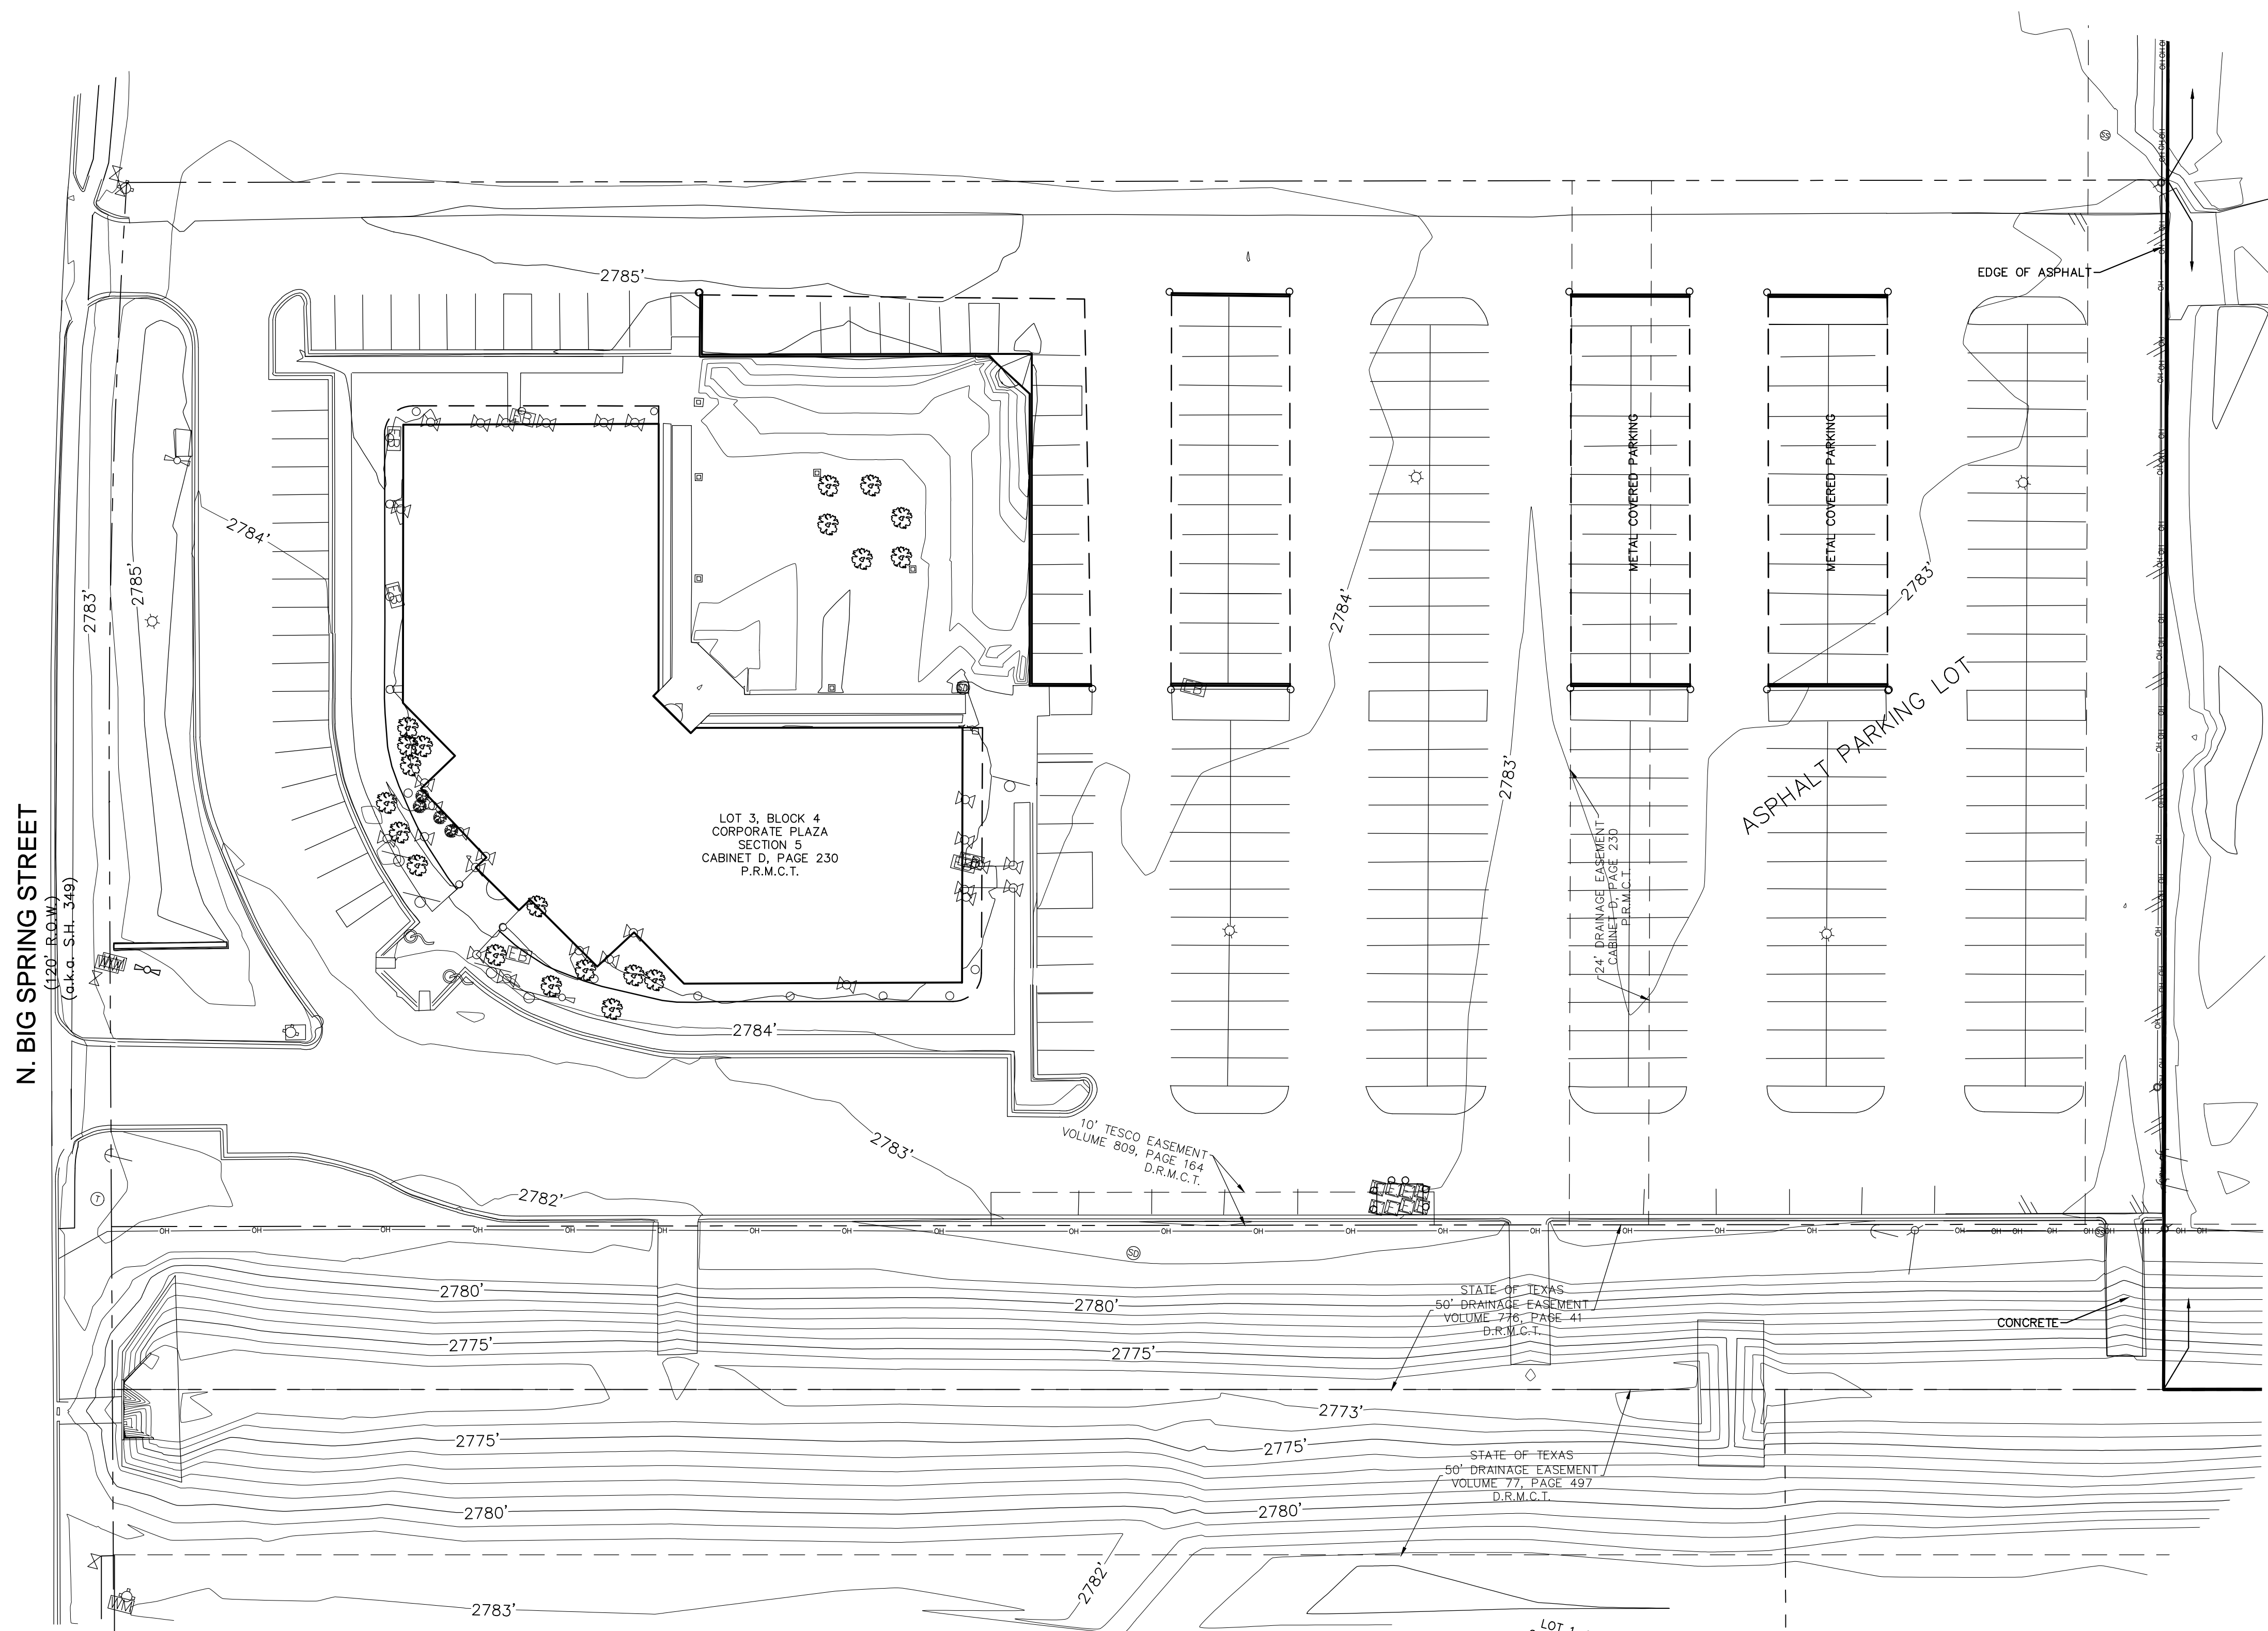

VICINITY MAP
(N.T.S.)

- LEGEND**
- D.R.M.C.T. = DEED RECORDS MIDLAND COUNTY, TEXAS
 - P.R.M.C.T. = PLAT RECORDS MIDLAND COUNTY, TEXAS
 - C.M. = CONTROLLING MONUMENT
 - () = DEED CALL
 - ⊙ = SANITARY SEWER MANHOLE
 - = GUY WIRE
 - ⊞ = GAS METER