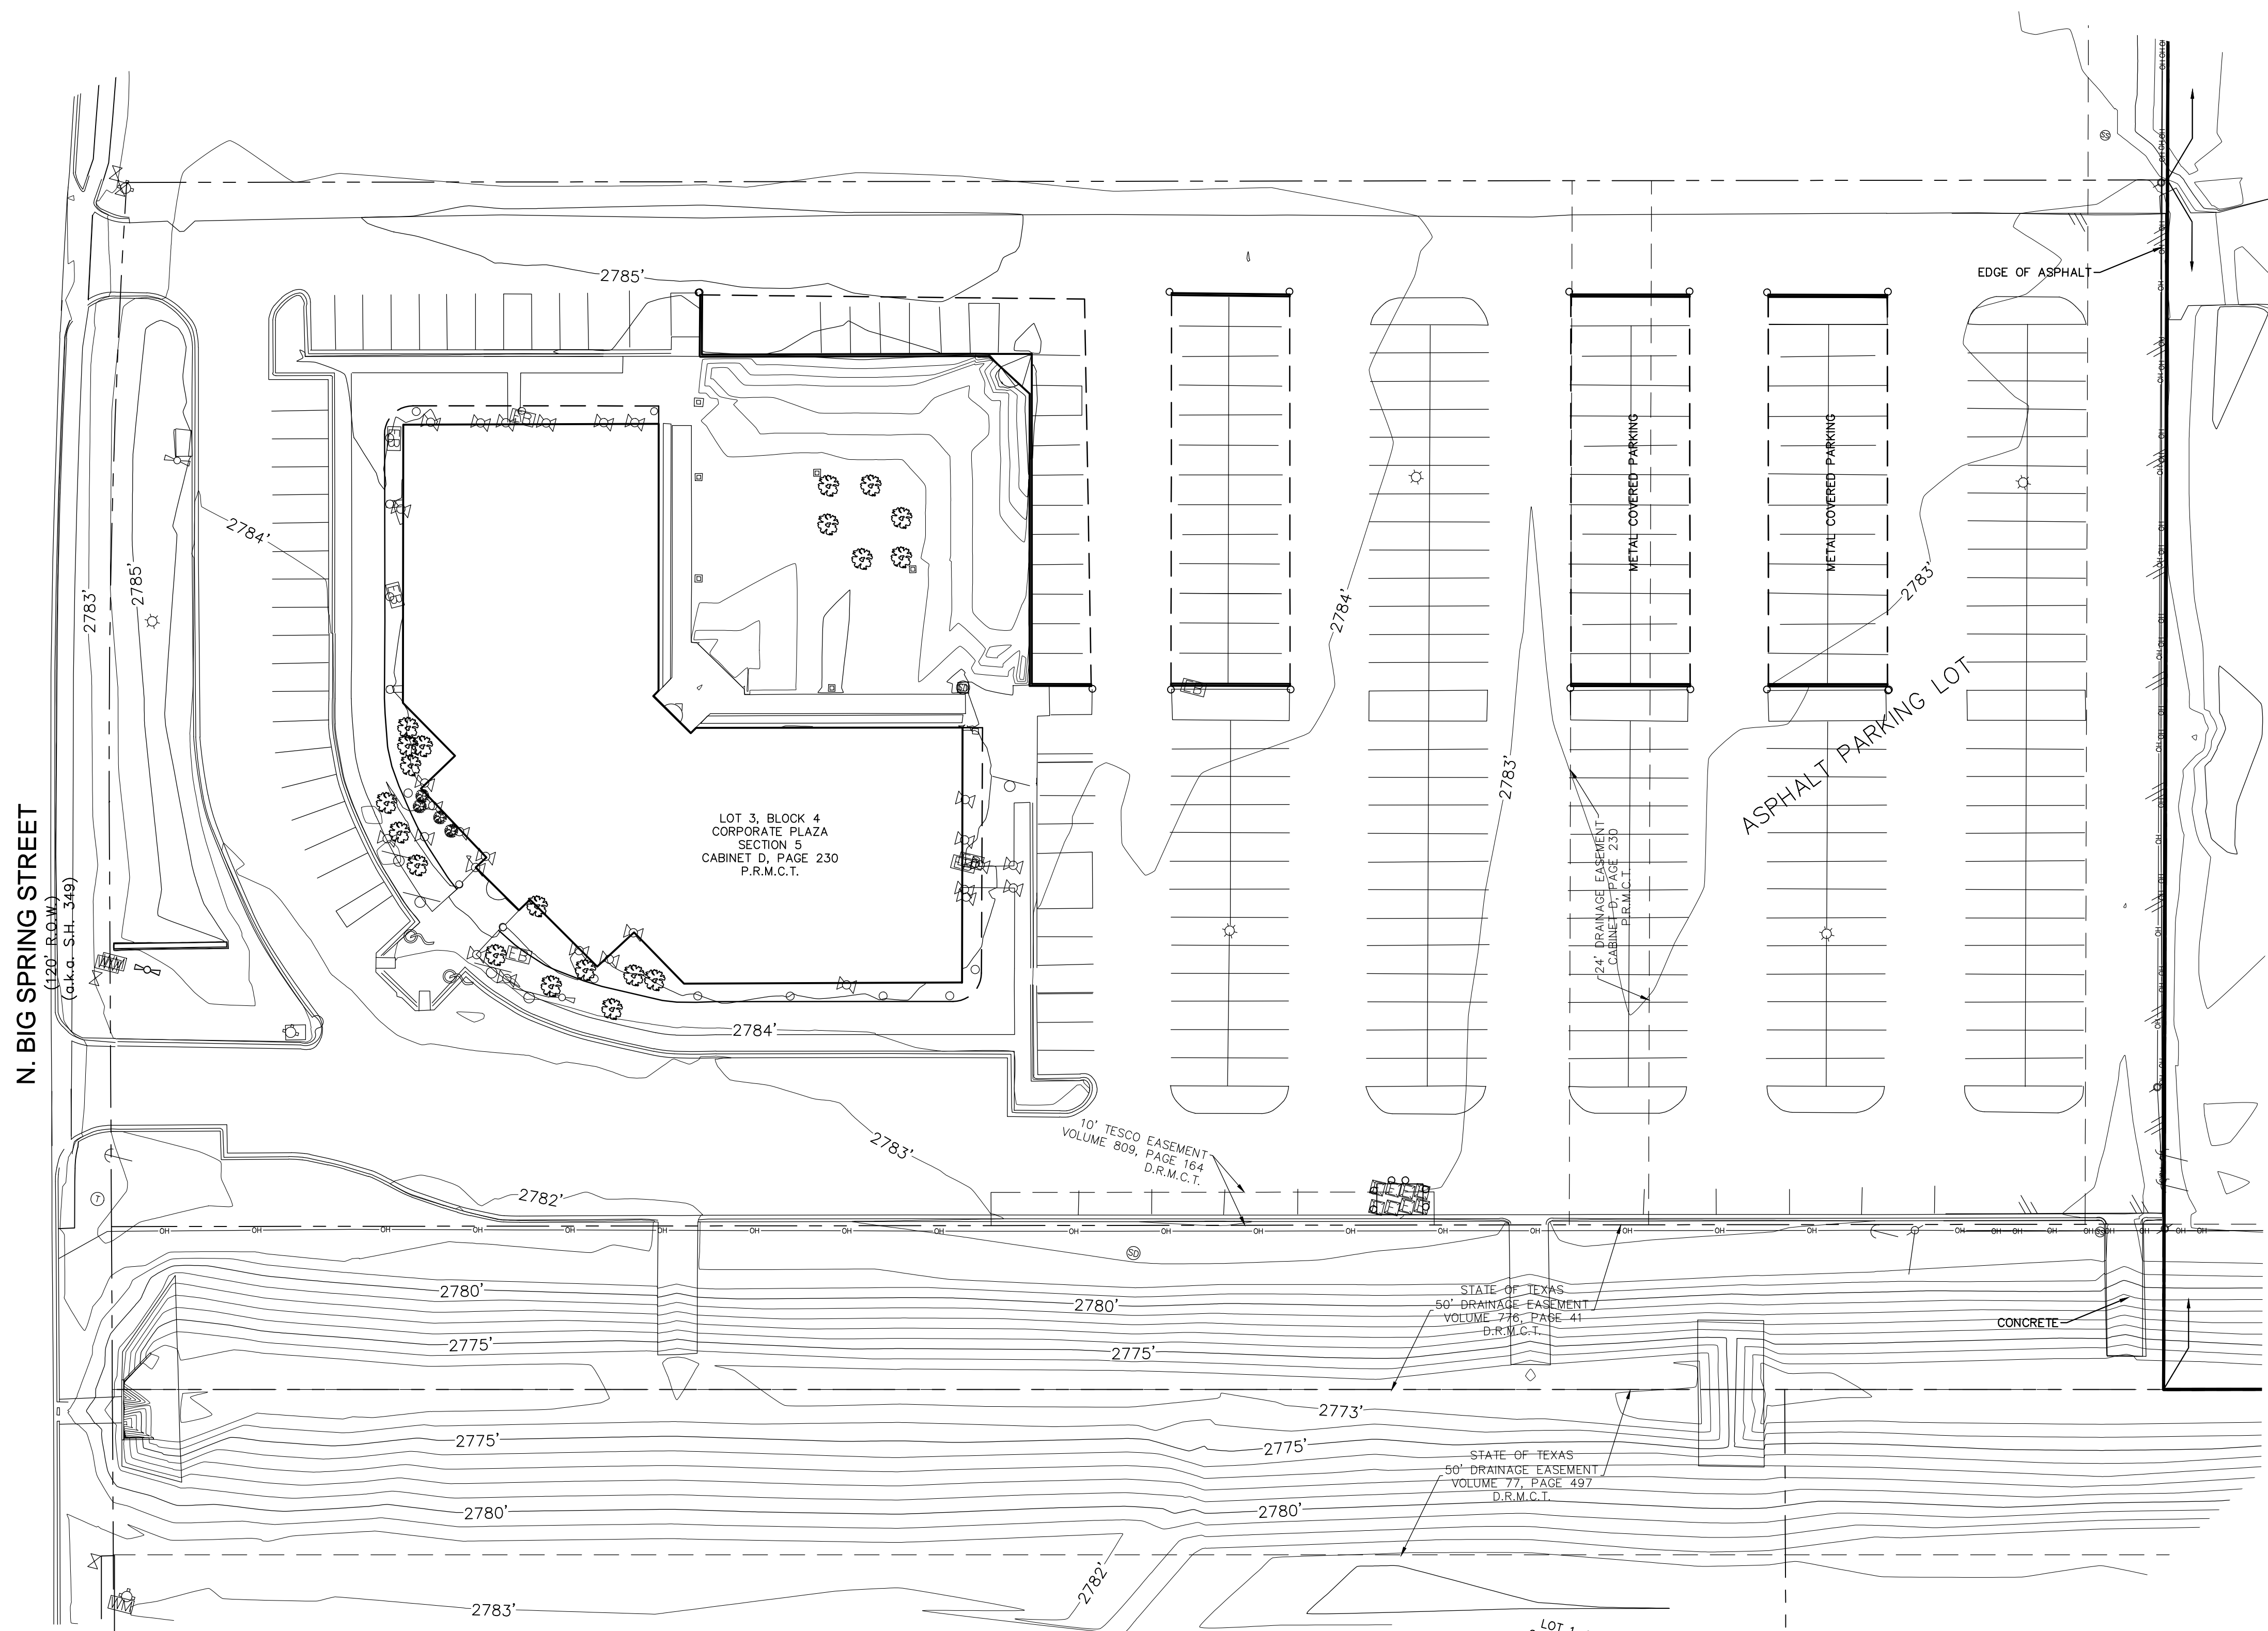

**VICINITY MAP**  
(N.T.S.)

- LEGEND**
- D.R.M.C.T. = DEED RECORDS MIDLAND COUNTY, TEXAS
  - P.R.M.C.T. = PLAT RECORDS MIDLAND COUNTY, TEXAS
  - C.M. = CONTROLLING MONUMENT
  - ( ) = DEED CALL
  - ⊙ = SANITARY SEWER MANHOLE
  - ← = GUY WIRE
  - ⊠ = GAS METER