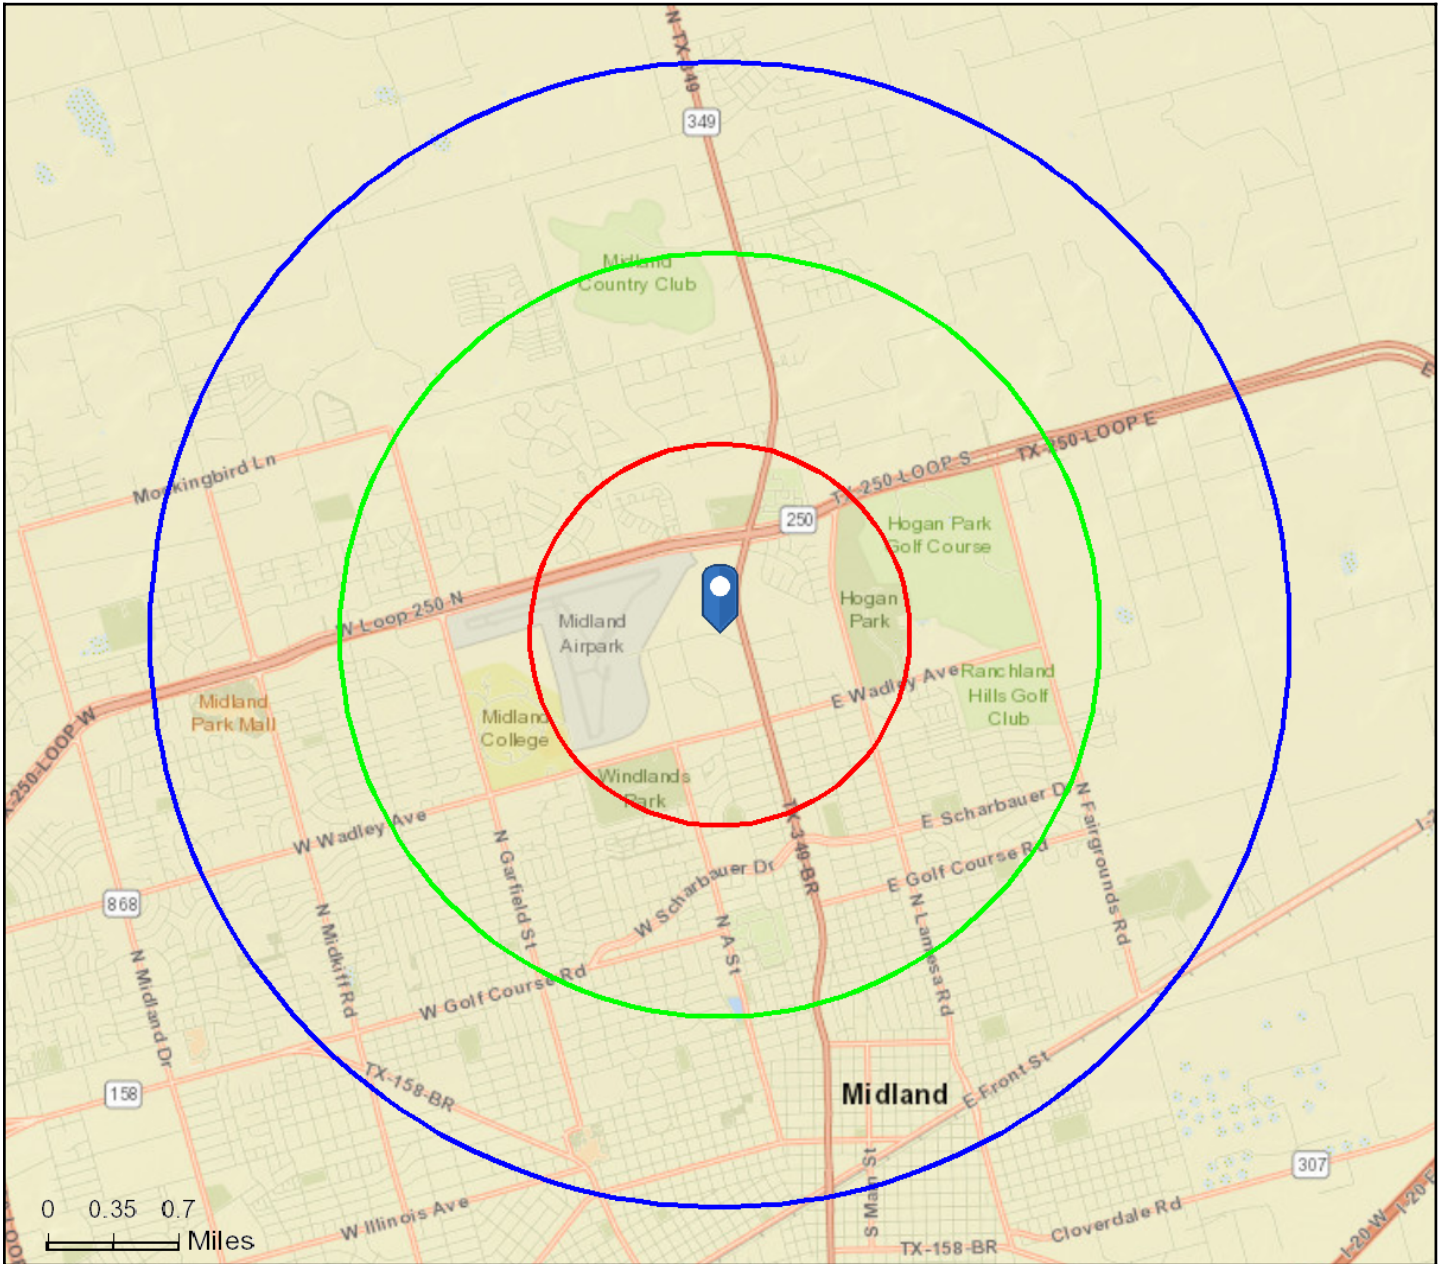

Site Map

404 Veterans Airpark Ln, Midland, Texas, 79705 2
404 Veterans Airpark Ln, Midland, Texas, 79705
Rings: 1, 2, 3 mile radii

Dub House, MAI, CCIM
Latitude: 32.03596
Longitude: -102.08781

April 21, 2018