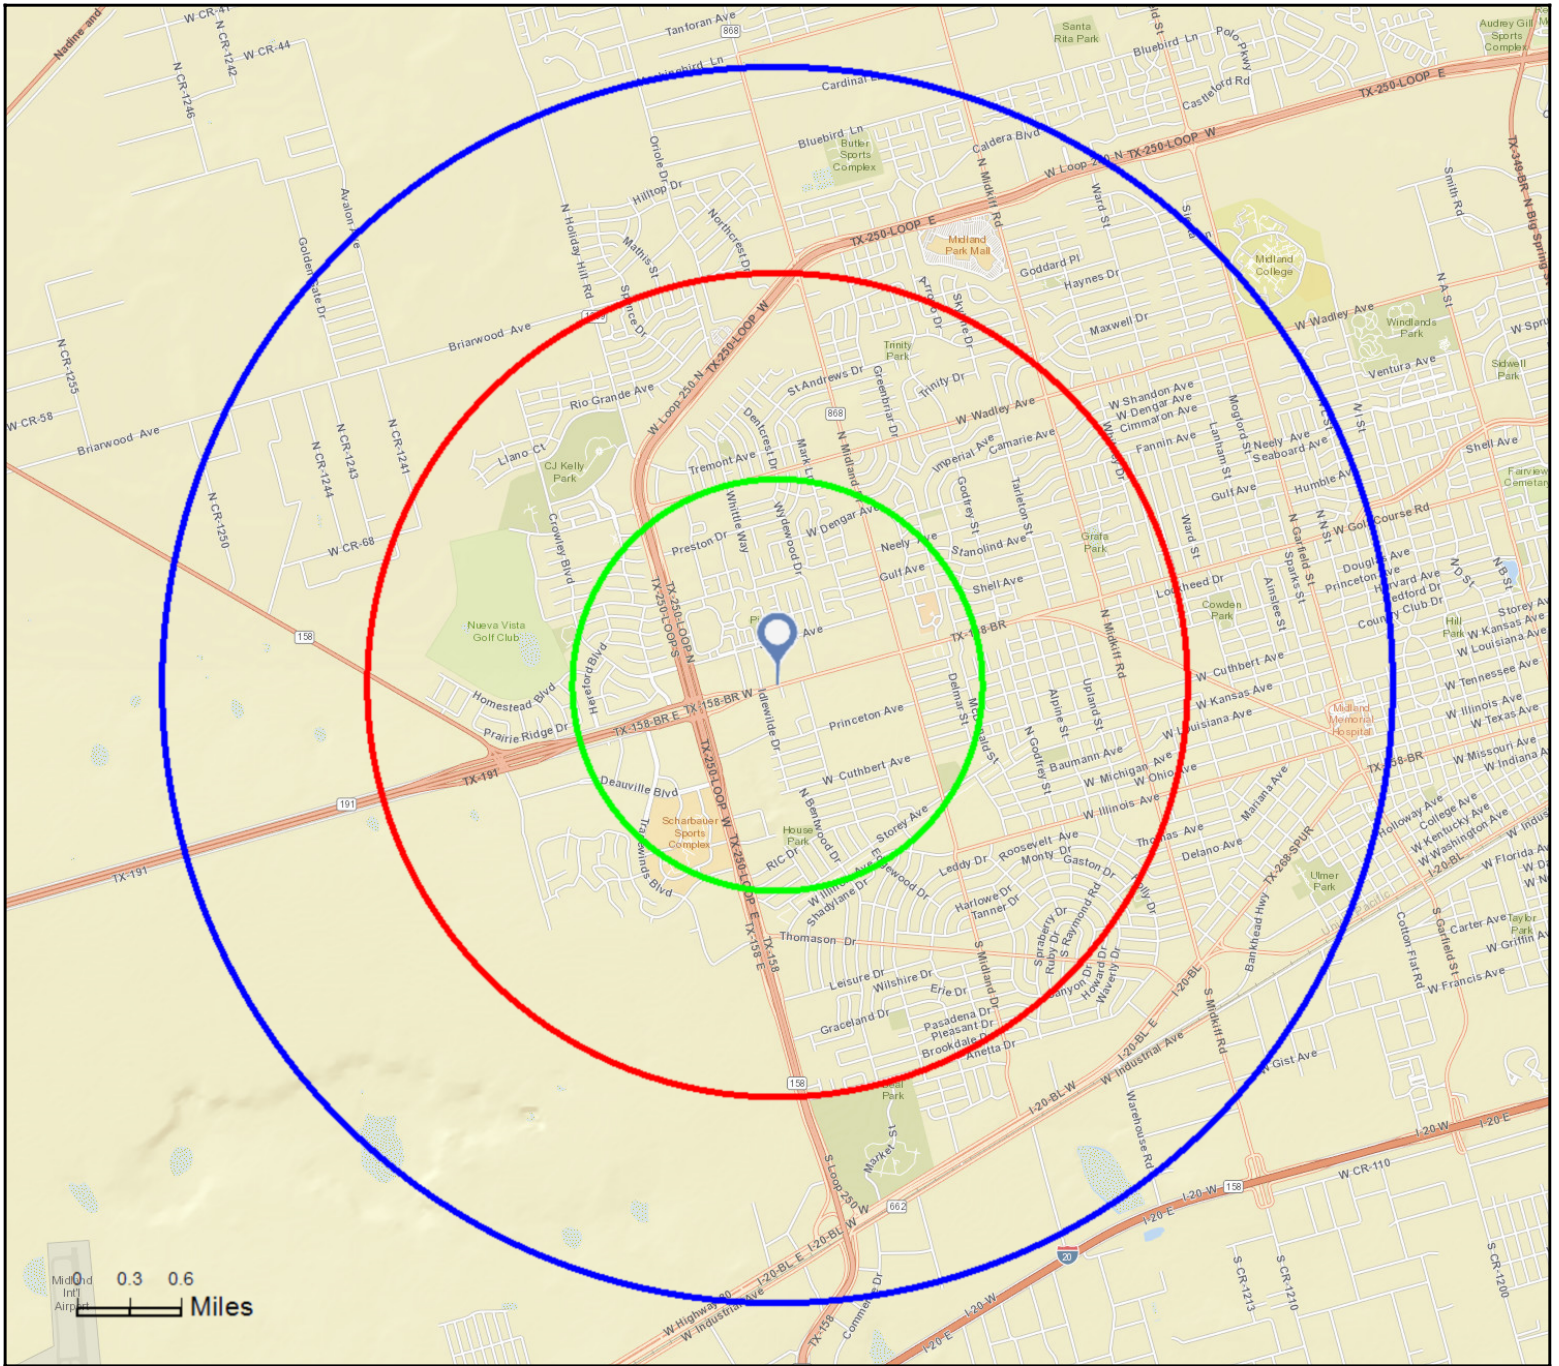

Site Map

4905 Andrews Hwy, Midland, Texas, 79703
Rings: 1, 2, 3 mile radii

Dub House, MAI, CCIM
Latitude: 31.99947
Longitude: -102.14709

January 29, 2017