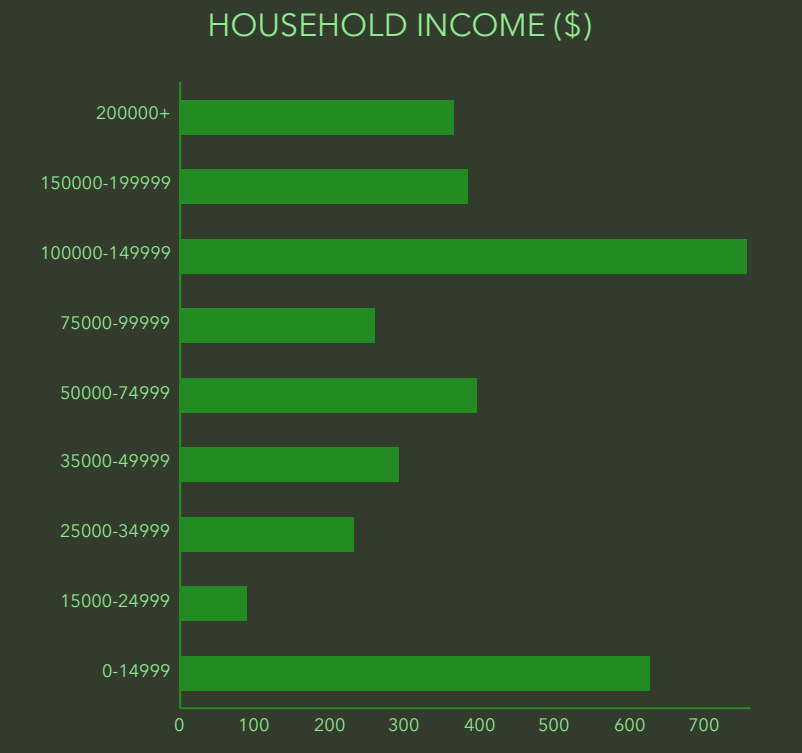

DEMOGRAPHIC PROFILE

3201 N Pecos St, Midland, Texas, 79705

Ring: 1 mile radius

EDUCATION

INCOME

EMPLOYMENT

KEY FACTS

DEMOGRAPHIC PROFILE

3201 N Pecos St, Midland, Texas, 79705

Ring: 2 mile radius

EDUCATION

INCOME

EMPLOYMENT

KEY FACTS

HOUSEHOLD INCOME (\$)

DEMOGRAPHIC PROFILE