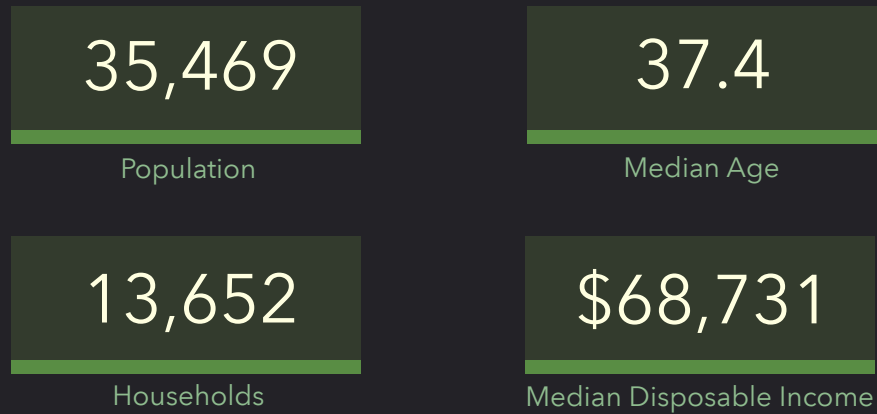

3201 N Pecos St, Midland, Texas, 79705

Ring: 2 mile radius

EDUCATION

INCOME

EMPLOYMENT

KEY FACTS

HOUSEHOLD INCOME (\$)

DEMOGRAPHIC PROFILE