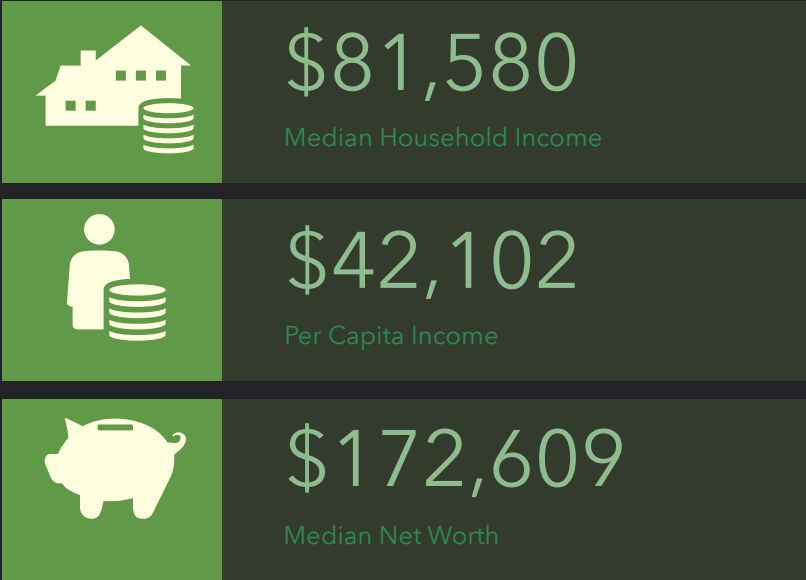

3201 N Pecos St, Midland, Texas, 79705

Ring: 3 mile radius

EDUCATION

INCOME

EMPLOYMENT

KEY FACTS