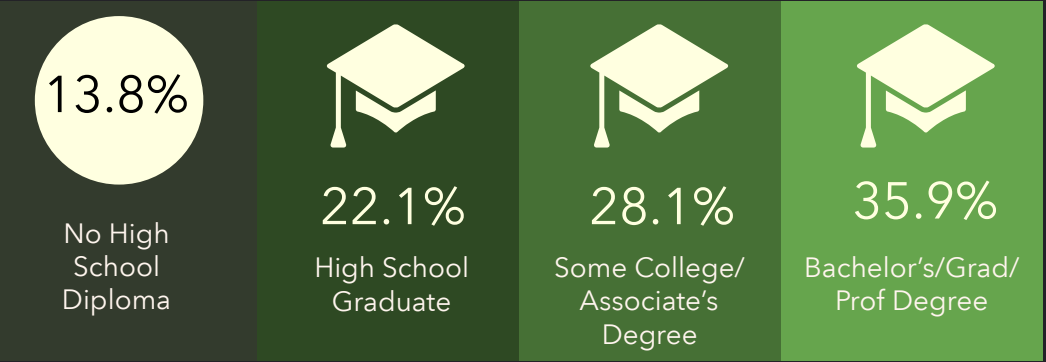

DEMOGRAPHIC PROFILE

3201 N Pecos St, Midland, Texas, 79705

Ring: 3 mile radius

EDUCATION

INCOME

EMPLOYMENT

KEY FACTS