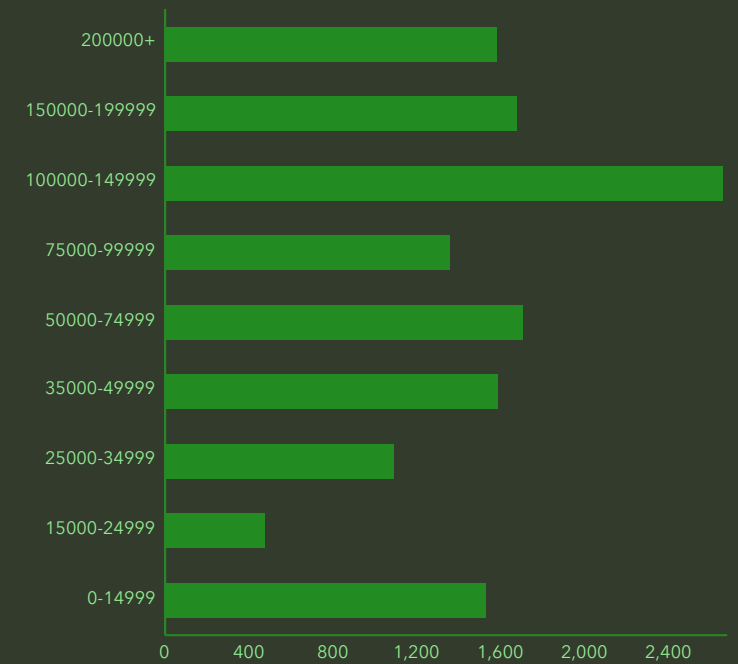

DEMOGRAPHIC PROFILE

3201 N Pecos St, Midland, Texas, 79705

Ring: 1 mile radius

EDUCATION

INCOME

EMPLOYMENT

KEY FACTS

DEMOGRAPHIC PROFILE

3201 N Pecos St, Midland, Texas, 79705

Ring: 2 mile radius

EDUCATION

INCOME

EMPLOYMENT

KEY FACTS

HOUSEHOLD INCOME (\$)

DEMOGRAPHIC PROFILE