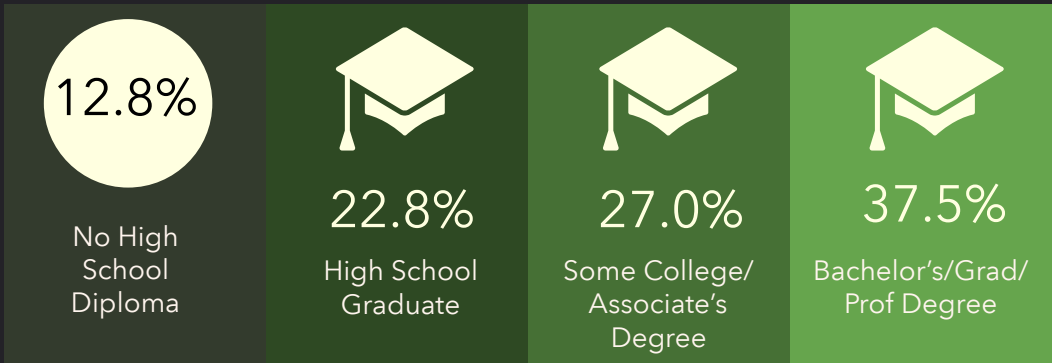

DEMOGRAPHIC PROFILE

3201 N Pecos St, Midland, Texas, 79705

Ring: 1 mile radius

EDUCATION

INCOME

EMPLOYMENT

KEY FACTS

DEMOGRAPHIC PROFILE

3201 N Pecos St, Midland, Texas, 79705

Ring: 2 mile radius

EDUCATION

INCOME

EMPLOYMENT

KEY FACTS

HOUSEHOLD INCOME (\$)

DEMOGRAPHIC PROFILE