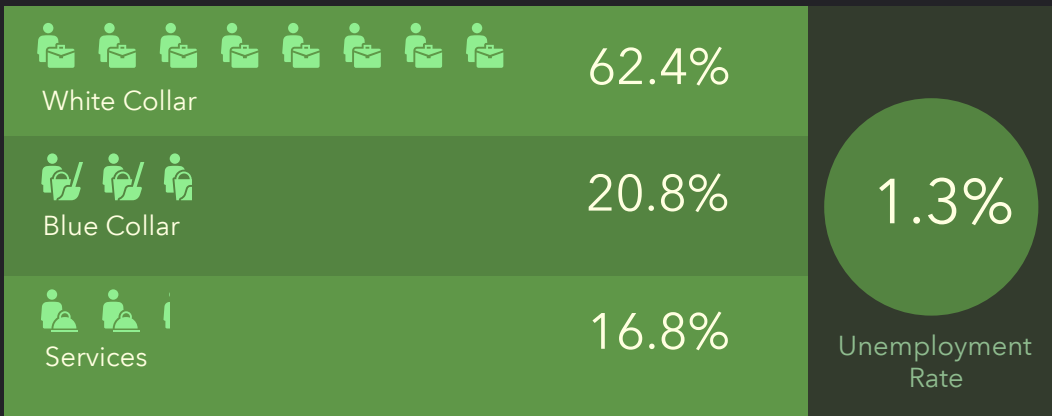

3201 N Pecos St, Midland, Texas, 79705

Ring: 2 mile radius

EDUCATION

INCOME

EMPLOYMENT

KEY FACTS

HOUSEHOLD INCOME (\$)

DEMOGRAPHIC PROFILE