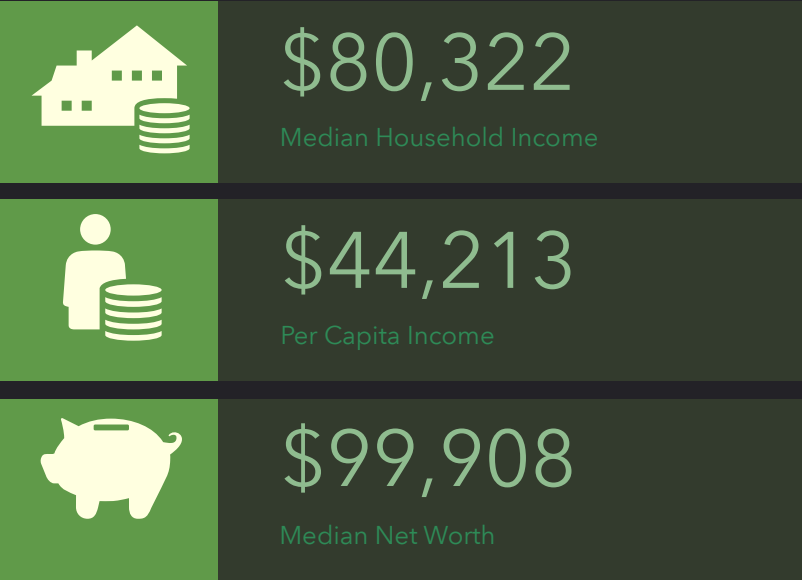

DEMOGRAPHIC PROFILE

3201 N Pecos St, Midland, Texas, 79705

Ring: 1 mile radius

EDUCATION

INCOME

EMPLOYMENT

KEY FACTS

DEMOGRAPHIC PROFILE

3201 N Pecos St, Midland, Texas, 79705

Ring: 2 mile radius

EDUCATION

INCOME

EMPLOYMENT

KEY FACTS

HOUSEHOLD INCOME (\$)

DEMOGRAPHIC PROFILE