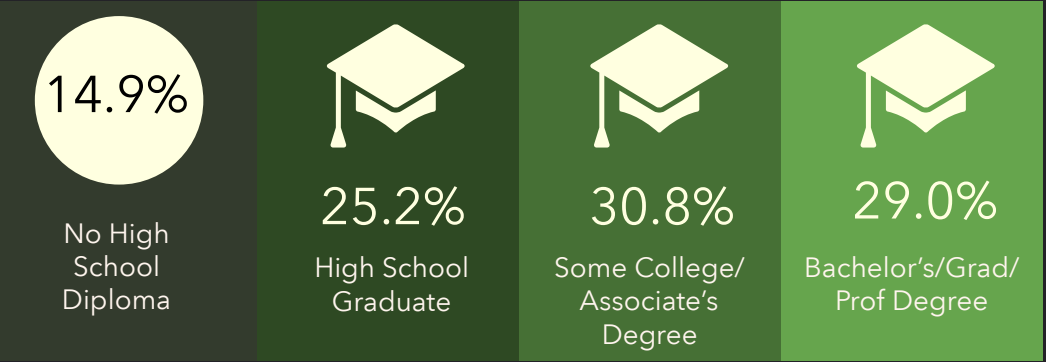

DEMOGRAPHIC PROFILE

3201 N Pecos St, Midland, Texas, 79705

Ring: 1 mile radius

EDUCATION

INCOME

EMPLOYMENT

KEY FACTS

DEMOGRAPHIC PROFILE

3201 N Pecos St, Midland, Texas, 79705

Ring: 2 mile radius

EDUCATION

INCOME

EMPLOYMENT

KEY FACTS

HOUSEHOLD INCOME (\$)

DEMOGRAPHIC PROFILE