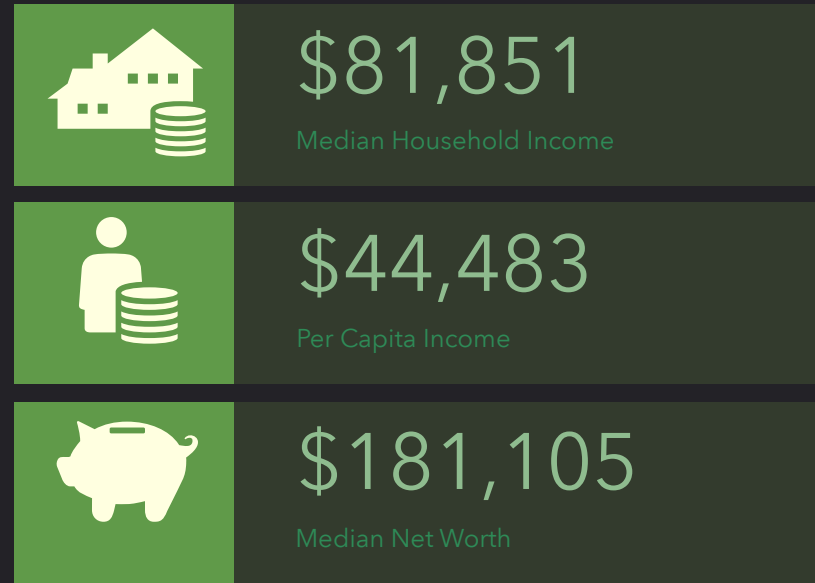

DEMOGRAPHIC PROFILE

3201 N Pecos St, Midland, Texas, 79705

Ring: 1 mile radius

EDUCATION

INCOME

EMPLOYMENT

KEY FACTS

DEMOGRAPHIC PROFILE

3201 N Pecos St, Midland, Texas, 79705

Ring: 2 mile radius

EDUCATION

INCOME

EMPLOYMENT

KEY FACTS

HOUSEHOLD INCOME (\$)

DEMOGRAPHIC PROFILE