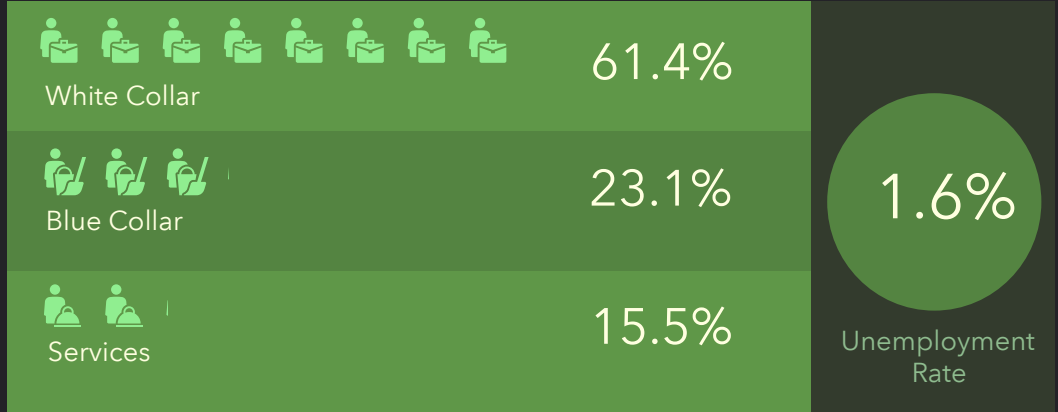

EMPLOYMENT