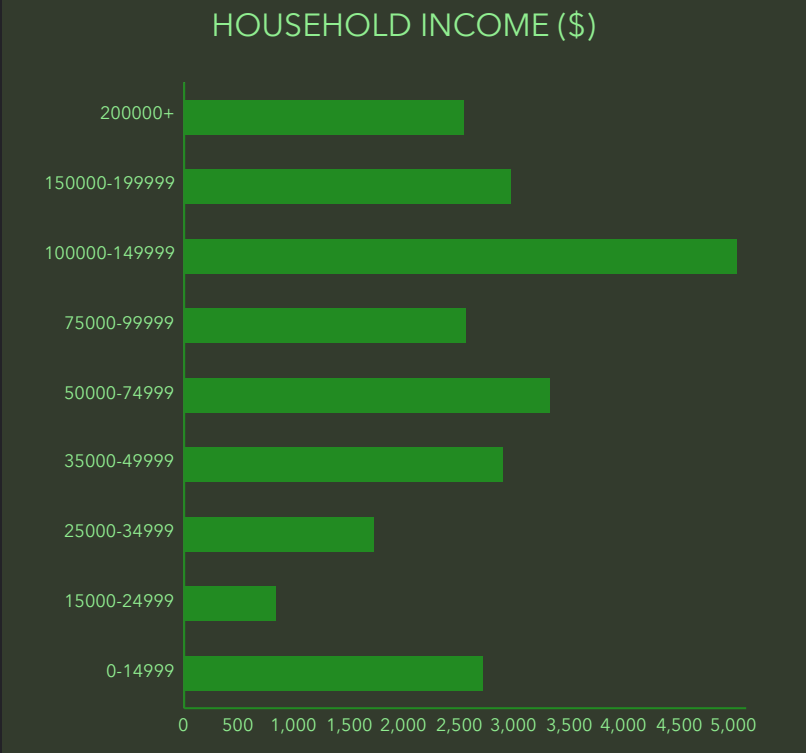

3201 N Pecos St, Midland, Texas, 79705

Ring: 3 mile radius

EDUCATION

INCOME

EMPLOYMENT

KEY FACTS