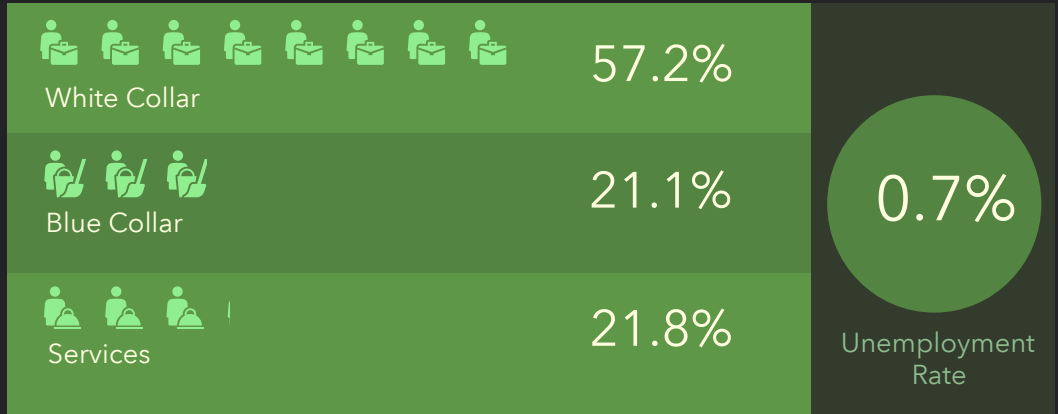

DEMOGRAPHIC PROFILE

3201 N Pecos St, Midland, Texas, 79705

Ring: 1 mile radius

EDUCATION

INCOME

EMPLOYMENT

KEY FACTS

DEMOGRAPHIC PROFILE

3201 N Pecos St, Midland, Texas, 79705

Ring: 2 mile radius

EDUCATION

INCOME

EMPLOYMENT

KEY FACTS

HOUSEHOLD INCOME (\$)

DEMOGRAPHIC PROFILE