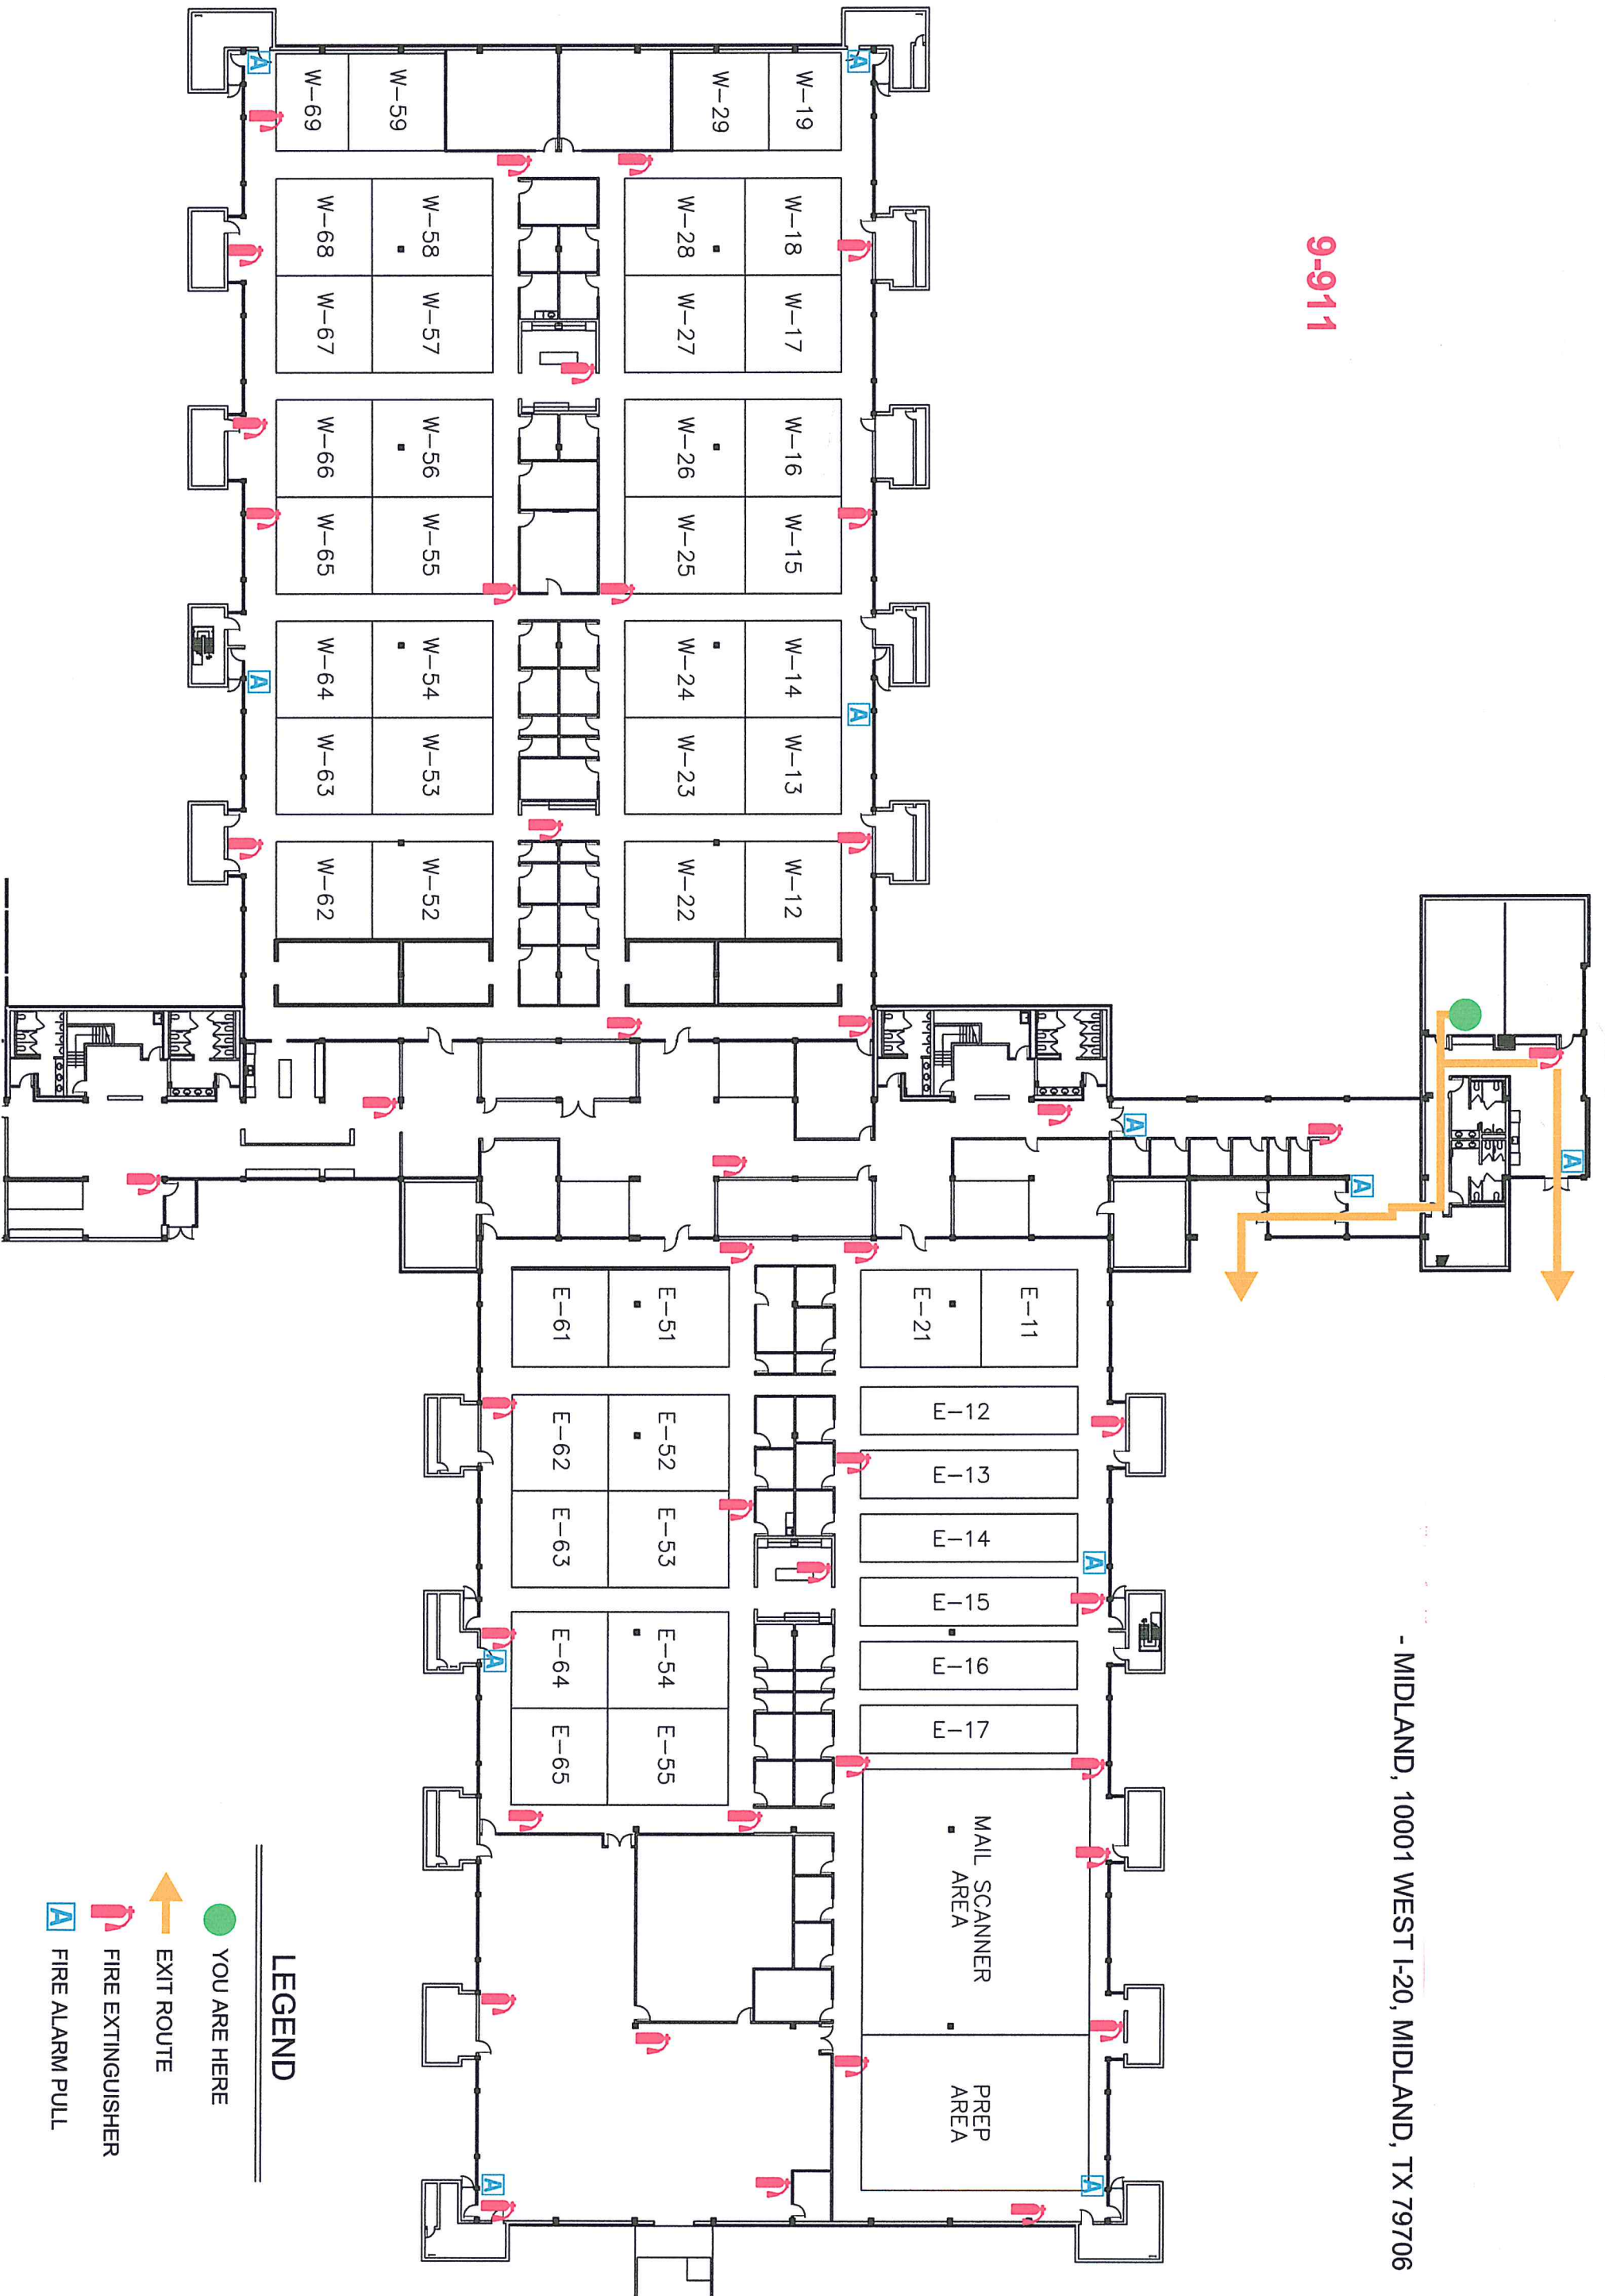

9-911

- MIDLAND, 10001 WEST I-20, MIDLAND, TX 79706

LEGEND

-  YOU ARE HERE
-  EXIT ROUTE
-  FIRE EXTINGUISHER
-  FIRE ALARM PULL