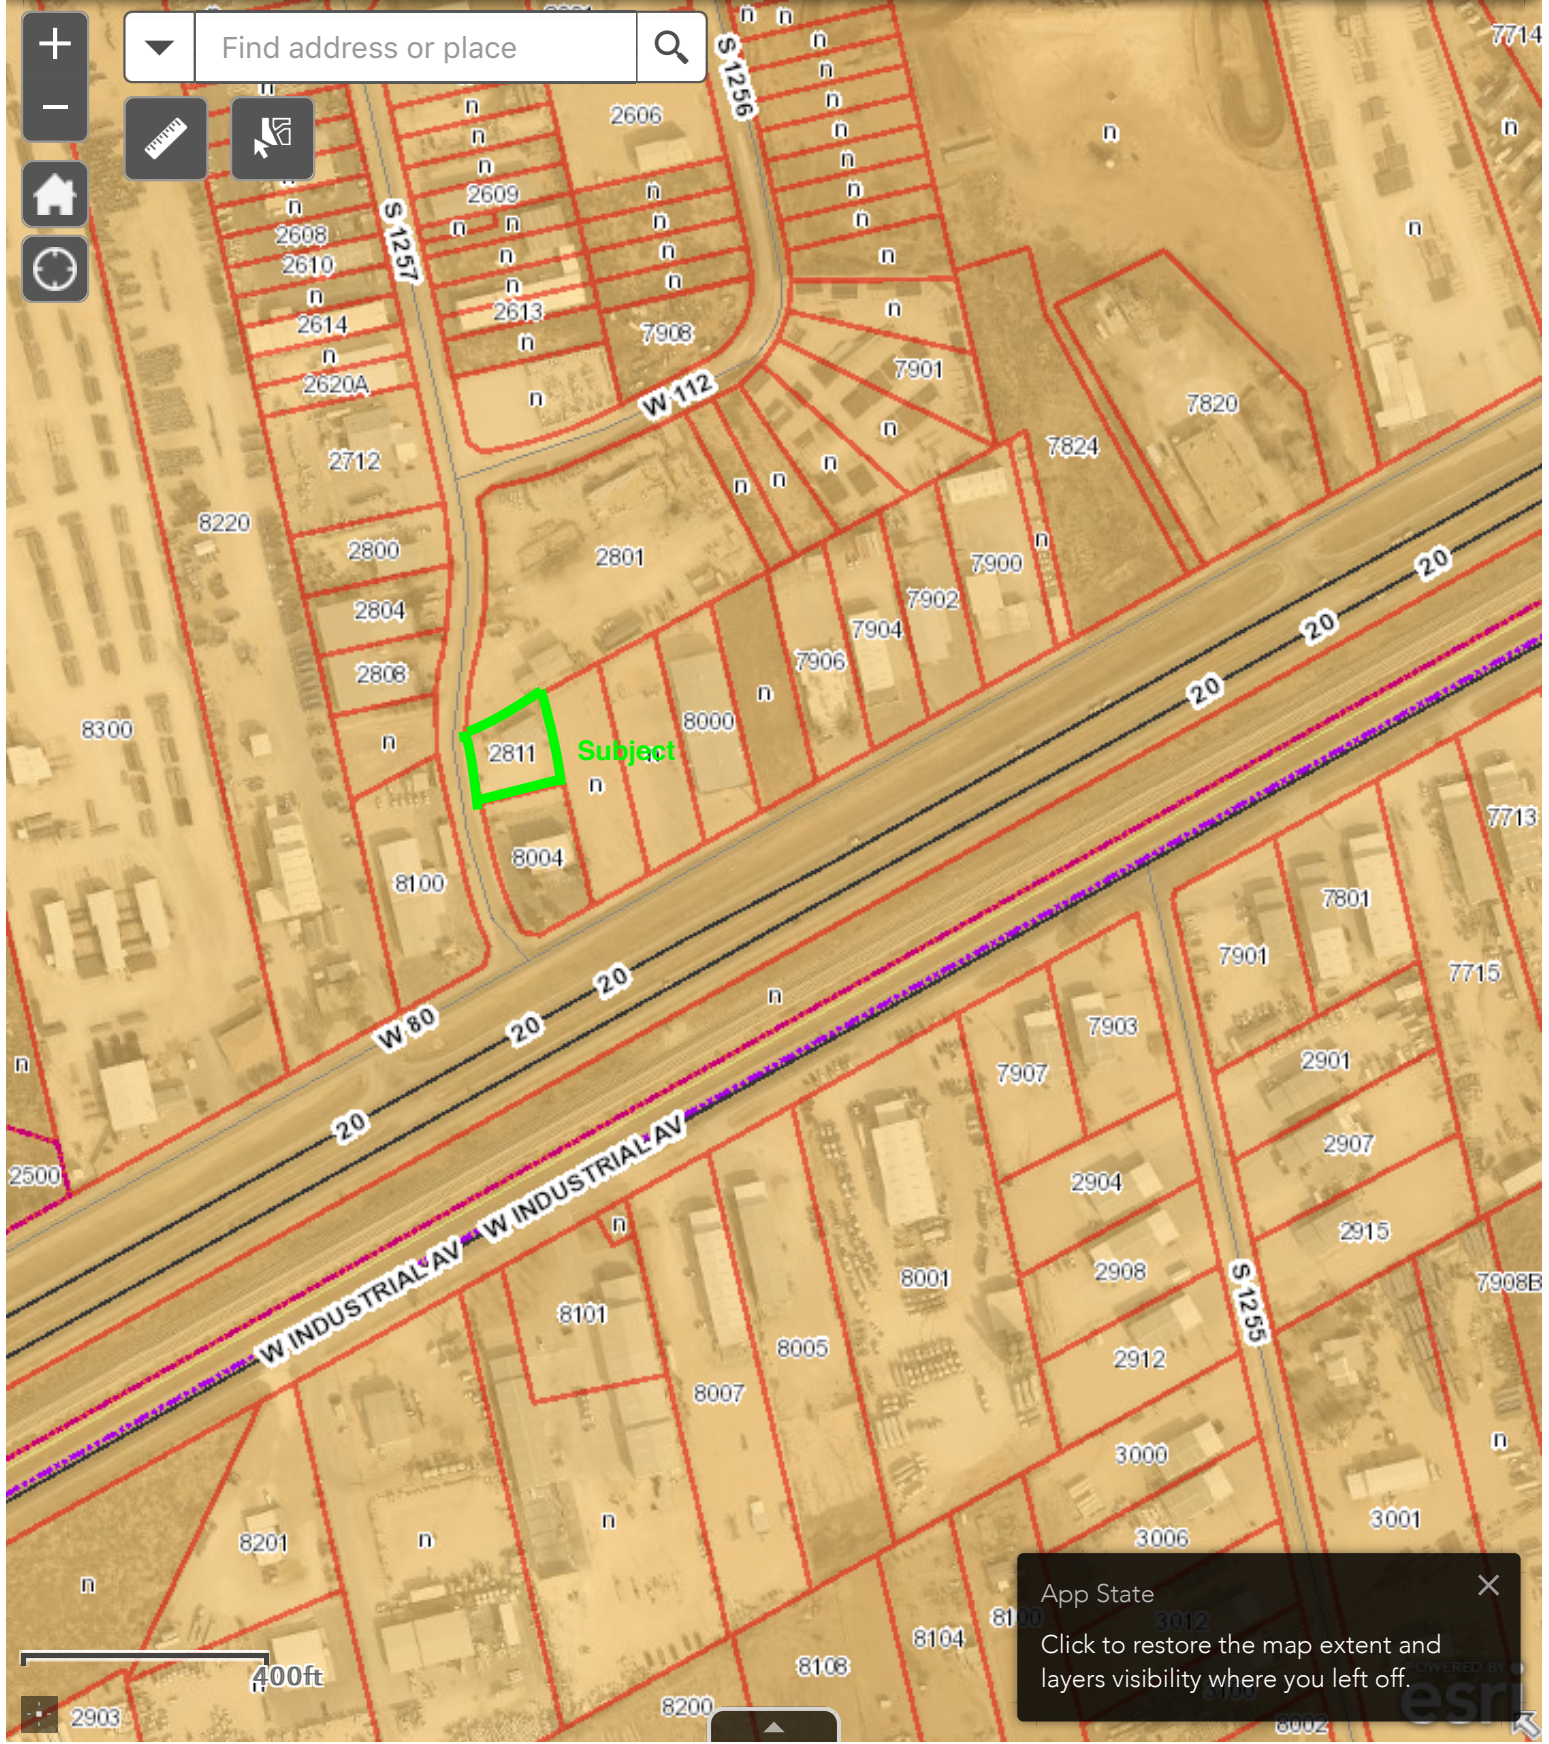

Developer and Public Info

with Web AppBuilder for ArcGIS

Find address or place

400ft

App State ✕
Click to restore the map extent and layers visibility where you left off.