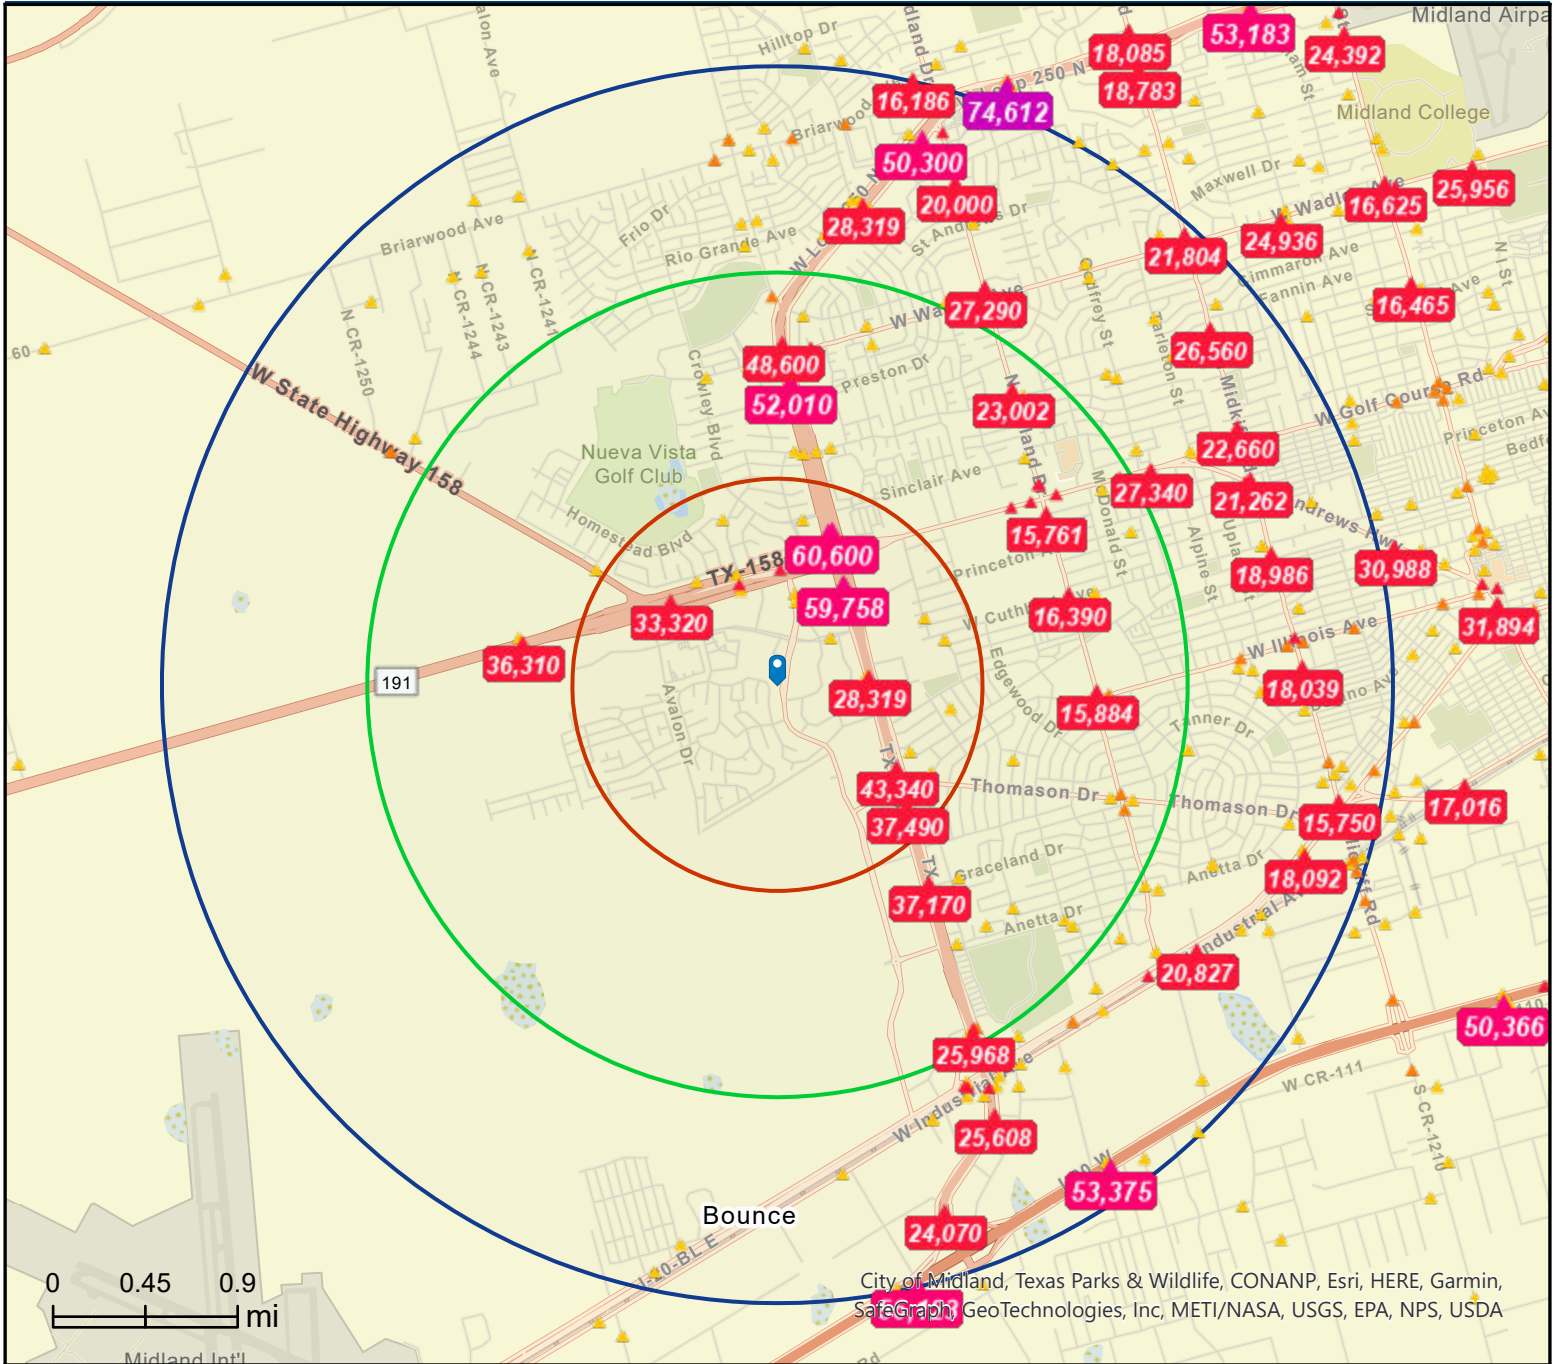

907 Tradewinds Blvd, Midland, Texas, 79706 2
 907 Tradewinds Blvd, Midland, Texas, 79706
 Rings: 1, 2, 3 mile radii

Dub House, MAI, CCIM
 Latitude: 31.98875
 Longitude: -102.15887

- Average Daily Traffic Volume**
- ▲ Up to 6,000 vehicles per day
 - ▲ 6,001 - 15,000
 - ▲ 15,001 - 30,000
 - ▲ 30,001 - 50,000
 - ▲ 50,001 - 100,000
 - ▲ More than 100,000 per day