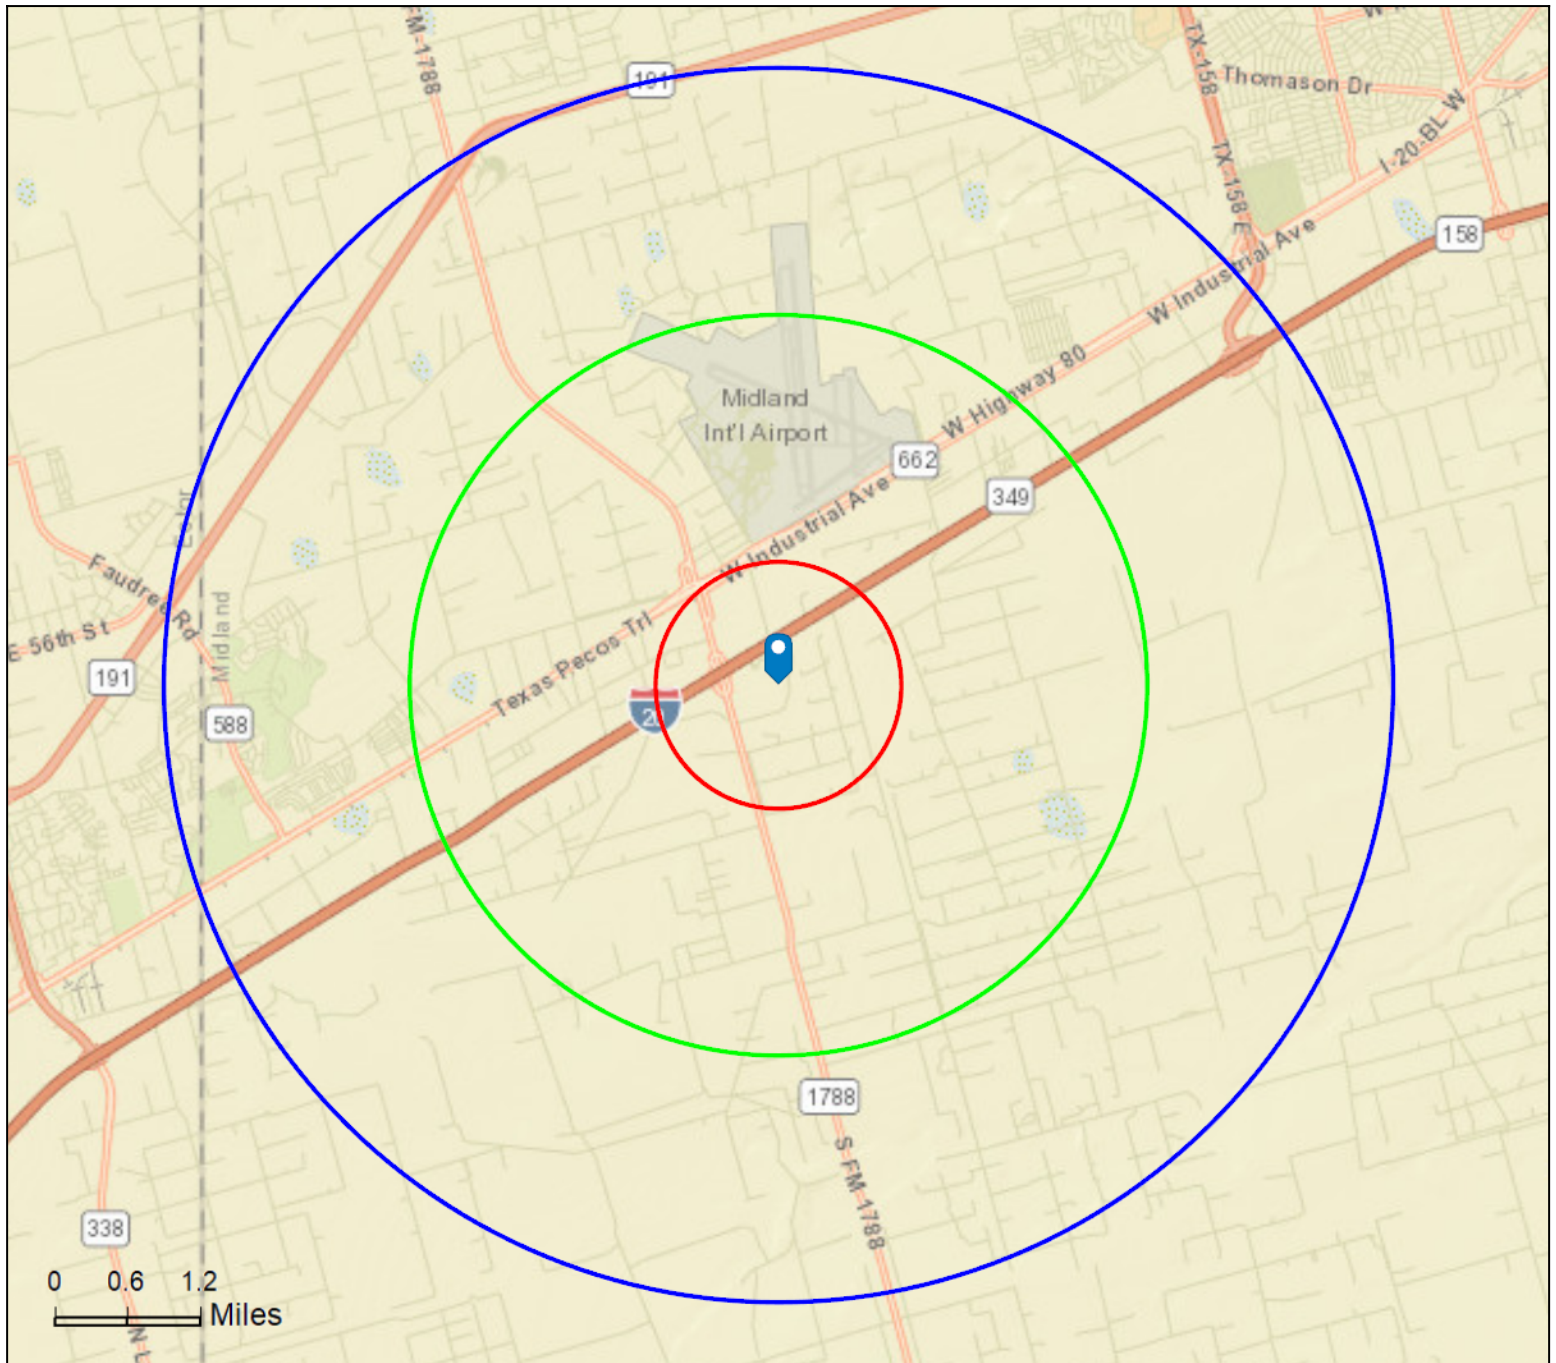

79706  
79706, Midland, Texas  
Rings: 1, 3, 5 mile radii

Site Details Map  
Latitude: 31.90990  
Longitude: -102.20740

**This site is located in:**

**City:** ---  
**County:** Midland County  
**State:** Texas  
**ZIP Code:** 79706  
**Census Tract:** 48329010109  
**Census Block Group:** 483290101091  
**CBSA:** Midland, TX Metropolitan Statistical Area